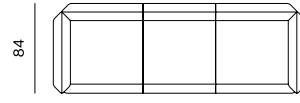

DESIGN: NUMEN / FOR USE

Segment is a system which solves the hierarchical principles of assembling the components of modular upholstered furniture. Segment's identity is determined by the form of its main component part, with its characteristic basic double-sided ends sloping at a 45° angle, thereby enabling the assembling of the parts in all three axes. Segment plays homage to the digits of early 7-segment digital watches, a concept that yields the possibility of putting together a variety of functional and even unconventional compositions in a space. The countless combinations for, and permutations of the base owe to the open system that is the designing of various functional situations in the interior. Segment is available as a one-seater, two-seater, 3-seater, 4-seater, 5-seater – in short, a 'multibase' series of segments. The combinations in a series of multiple bases will on one side be supported by metal feet, while a supporting wooden component with a high lustre finish will extend from beneath the base on the other side of the system. Its form's geometric motif is as equally compatible with a leather cover, as with richly textured fabrics, according to the dictates of the interior.

ARMCHAIR  
/ FOTELJA

2SEATER  
/ 2SJED

3SEATER  
/ 3SJED

'SNAKE'  
/ 'ZMIJA'

1SEATER BASE  
/ 1SJED BASE

1SEATER HALF  
MOD (L/R) / 1SJED  
HALF MOD (L/D)

1SEATER MOD  
/ 1SJED MOD

CORNER  
/ KUT