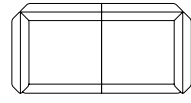

DESIGN: NUMEN / FOR USE

Segment is a system which solves the hierarchical principles of assembling the components of modular upholstered furniture. Segment's identity is determined by the form of its main component part, with its characteristic basic double-sided ends sloping at a 45° angle, thereby enabling the assembling of the parts in all three axes. Segment plays homage to the digits of early 7-segment digital watches, a concept that yields the possibility of putting together a variety of functional and even unconventional compositions in a space. The countless combinations for, and permutations of the base owe to the open system that is the designing of various functional situations in the interior. Segment is available as a one-seater, two-seater, 3-seater, 4-seater, 5-seater – in short, a 'multibase' series of segments. The combinations in a series of multiple bases will on one side be supported by metal feet, while a supporting wooden component with a high lustre finish will extend from beneath the base on the other side of the system. Its form's geometric motif is as equally compatible with a leather cover, as with richly textured fabrics, according to the dictates of the interior.

ARMCHAIR  
/ FOTELJA

2SEATER  
/ 2SJED

3SEATER  
/ 3SJED

'SNAKE'  
/ 'ZMIJA'

1SEATER BASE  
/ 1SJED BASE

1SEATER HALF  
MOD (L/R) / 1SJED  
HALF MOD (L/D)

1SEATER MOD  
/ 1SJED MOD

CORNER  
/ KUT