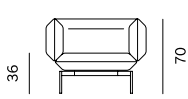

DESIGN: NUMEN / FOR USE

Segment is a system which solves the hierarchical principles of assembling the components of modular upholstered furniture. Segment's identity is determined by the form of its main component part, with its characteristic basic double-sided ends sloping at a 45° angle, thereby enabling the assembling of the parts in all three axes. Segment plays homage to the digits of early 7-segment digital watches, a concept that yields the possibility of putting together a variety of functional and even unconventional compositions in a space. The countless combinations for, and permutations of the base owe to the open system that is the designing of various functional situations in the interior. Segment is available as a one-seater, two-seater, 3-seater, 4-seater, 5-seater – in short, a 'multibase' series of segments. The combinations in a series of multiple bases will on one side be supported by metal feet, while a supporting wooden component with a high lustre finish will extend from beneath the base on the other side of the system. Its form's geometric motif is as equally compatible with a leather cover, as with richly textured fabrics, according to the dictates of the interior.

ARMCHAIR  
/ FOTELJA

2SEATER  
/ 2SJED

3SEATER  
/ 3SJED

'SNAKE'  
/ 'ZMIJA'

1SEATER BASE  
/ 1SJED BASE

1SEATER HALF  
MOD (L/R) / 1SJED  
HALF MOD (L/D)

1SEATER MOD  
/ 1SJED MOD

CORNER  
/ KUT