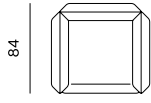

DESIGN: NUMEN / FOR USE

Segment is a system which solves the hierarchical principles of assembling the components of modular upholstered furniture. Segment's identity is determined by the form of its main component part, with its characteristic basic double-sided ends sloping at a 45° angle, thereby enabling the assembling of the parts in all three axes. Segment plays homage to the digits of early 7-segment digital watches, a concept that yields the possibility of putting together a variety of functional and even unconventional compositions in a space. The countless combinations for, and permutations of the base owe to the open system that is the designing of various functional situations in the interior. Segment is available as a one-seater, two-seater, 3-seater, 4-seater, 5-seater – in short, a 'multibase' series of segments. The combinations in a series of multiple bases will on one side be supported by metal feet, while a supporting wooden component with a high lustre finish will extend from beneath the base on the other side of the system. Its form's geometric motif is as equally compatible with a leather cover, as with richly textured fabrics, according to the dictates of the interior.

ARMCHAIR  
/ FOTELJA

2SEATER  
/ 2SJED

3SEATER  
/ 3SJED

'SNAKE'  
/ 'ZMIJA'

1SEATER BASE  
/ 1SJED BASE

1SEATER HALF  
MOD (L/R) / 1SJED  
HALF MOD (L/D)

1SEATER MOD  
/ 1SJED MOD

CORNER  
/ KUT