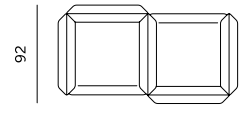

DESIGN: NUMEN / FOR USE

Segment is a system which solves the hierarchical principles of assembling the components of modular upholstered furniture. Segment's identity is determined by the form of its main component part, with its characteristic basic double-sided ends sloping at a 45° angle, thereby enabling the assembling of the parts in all three axes. Segment plays homage to the digits of early 7-segment digital watches, a concept that yields the possibility of putting together a variety of functional and even unconventional compositions in a space. The countless combinations for, and permutations of the base owe to the open system that is the designing of various functional situations in the interior. Segment is available as a one-seater, two-seater, 3-seater, 4-seater, 5-seater – in short, a 'multibase' series of segments. The combinations in a series of multiple bases will on one side be supported by metal feet, while a supporting wooden component with a high lustre finish will extend from beneath the base on the other side of the system. Its form's geometric motif is as equally compatible with a leather cover, as with richly textured fabrics, according to the dictates of the interior.

ARMCHAIR  
/ FOTELJA

2SEATER  
/ 2SJED

3SEATER  
/ 3SJED

'SNAKE'  
/ 'ZMIJA'

1SEATER BASE  
/ 1SJED BASE

1SEATER HALF  
MOD (L/R) / 1SJED  
HALF MOD (L/D)

1SEATER MOD  
/ 1SJED MOD

CORNER  
/ KUT