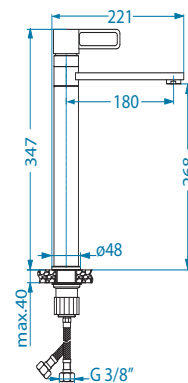

FLORA Monarch

pcs 10

	površina	šifra	*MPC €/kom
	gold brushed	1150762	289,00€
	copper brushed	1150763	289,00€
	bronze brushed	1150764	289,00€
	anthracite brushed	1150765	289,00€

MAYA Monarch

pcs 10

	površina	šifra	*MPC €/kom
	gold brushed	1150744	289,00€
	copper brushed	1150749	289,00€
	bronze brushed	1150745	289,00€
	anthracite brushed	1150750	289,00€