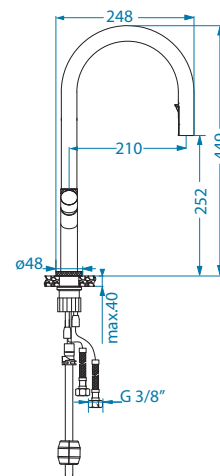

FLORA Monarch

pcs 10

	površina	šifra	*MPC €/kom
	gold brushed	1150762	289,00€
	copper brushed	1150763	289,00€
	bronze brushed	1150764	289,00€
	anthracite brushed	1150765	289,00€

MAYA Monarch

pcs 10

	površina	šifra	*MPC €/kom
	gold brushed	1150744	289,00€
	copper brushed	1150749	289,00€
	bronze brushed	1150745	289,00€
	anthracite brushed	1150750	289,00€

SWAN-P Monarch

pcs 5

	površina	šifra	*MPC €/kom
	gold brushed	1150776	279,00€
	copper brushed	1150778	279,00€
	bronze brushed	1150779	279,00€
	anthracite brushed	1150780	279,00€