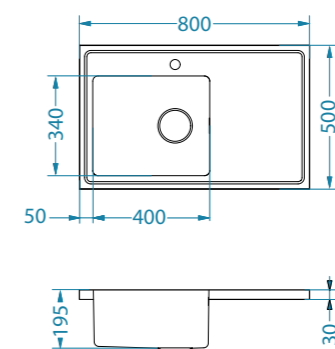

SAT - satin

LUXAL 10 flat

LUXAL 20 flat

LUXAL 30 flat

* SRP is a non-binding recommended retail price including VAT.

* Packing: pieces in a carton / pieces on a pallet

Luxal 10 w edge

Size: 800 x 500 mm
Bowl dimensions: 400 x 340 x 195 mm

Accessories:

Strainer bowl
stainless
1119835

Chopping board
wooden
1080029

AllRound
1131412

surface	code	type	waste	Ø35 mm	*packing
SAT	1149976	left	3 1/2"	1x	carton 1/6
SAT	1149977	right	3 1/2"	1x	carton 1/6

SAT - satin

Luxal 20 w edge

Perfect choice for the kitchen island!

Size: 800 x 600 mm
Bowl dimensions: 400 x 400 x 195 mm

Accessories:

Strainer bowl
stainless
1119835

Chopping board
wooden
1080029

AllRound
1131412

surface	code	type	waste	Ø35 mm	*packing
SAT	1149979	single	3 1/2"	1x	carton 1/6

SAT - satin

Luxal 30 w edge

Size: 1000 x 600 mm
Bowl dimensions: 500 x 400 x 195 mm

Accessories:

Strainer bowl
stainless
1119835