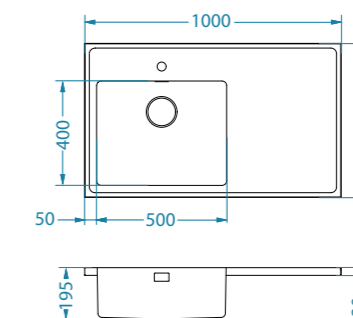

3 CM
HIGH
RIM

NEW
QUICK CLOSE
DRAINING SYSTEM

Luxal 10 flat

Size: 800 x 500 mm
Bowl dimensions: 400 x 340 x 195 mm

Accessories:

Strainer bowl
stainless
1119835

Chopping board
wooden
1080029

AllRound
1131412

surface	code	type	waste	ø35 mm	*packing
SAT	1149974	left	3 1/2"	1x	carton 1/6
SAT	1149975	right	3 1/2"	1x	carton 1/6

SAT - satin

FLAT EDGE

Luxal 20 flat

Perfect choice for the kitchen island!

Size: 800 x 600 mm
Bowl dimensions: 400 x 400 x 195 mm

Accessories:

Strainer bowl
stainless
1119835

Chopping board
wooden
1080029

AllRound
1131412

surface	code	type	waste	ø35 mm	*packing
SAT	1149978	single	3 1/2"	1x	carton 1/6

SAT - satin

Luxal 30 flat

Size: 1000 x 600 mm
Bowl dimensions: 500 x 400 x 195 mm

SAT - satin

LUXAL 10 flat

LUXAL 20 flat

LUXAL 30 flat

* SRP is a non-binding recommended retail price including VAT.

* Packing: pieces in a carton / pieces on a pallet

Luxal 10 w edge

Size: 800 x 500 mm
Bowl dimensions: 400 x 340 x 195 mm