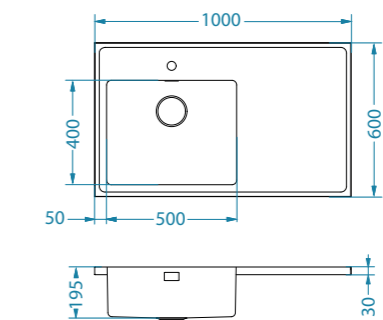

SAT - satin

LUXAL 10 flat

LUXAL 20 flat

LUXAL 30 flat

* SRP is a non-binding recommended retail price including VAT.

* Packing: pieces in a carton / pieces on a pallet

Luxal 10 w edge

Size: 800 x 500 mm
Bowl dimensions: 400 x 340 x 195 mm

SAT - satin

Luxal 20 w edge

Perfect choice for the kitchen island!

Size: 800 x 600 mm
Bowl dimensions: 400 x 400 x 195 mm

Accessories:

Strainer bowl
stainless
1119835

Chopping board
wooden
1080029

AllRound
1131412

surface	code	type	waste	Ø35 mm	*packing
SAT	1149979	single	3 1/2"	1x	carton 1/6

SAT - satin

Luxal 30 w edge

Size: 1000 x 600 mm
Bowl dimensions: 500 x 400 x 195 mm

Accessories:

Strainer bowl
stainless
1119835

Chopping board
wooden
1080029

AllRound
1131412

surface	code	type	waste	Ø35 mm	*packing
SAT	1149982	left	3 1/2"	1x	carton 1/6
SAT	1149983	right	3 1/2"	1x	carton 1/6

SAT - satin

LUXAL 10 w edge

LUXAL 20 w edge