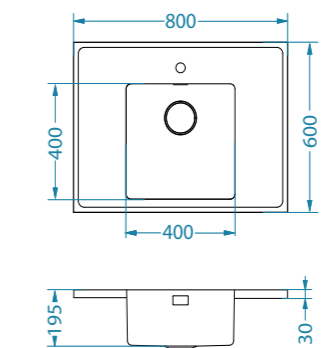

SAT - satin

LUXAL 10 flat

LUXAL 20 flat

LUXAL 30 flat

* SRP is a non-binding recommended retail price including VAT.

* Packing: pieces in a carton / pieces on a pallet

Luxal 10 w edge

Size: 800 x 500 mm
Bowl dimensions: 400 x 340 x 195 mm

SAT - satin

Luxal 20 w edge

Perfect choice for the kitchen island!

Size: 800 x 600 mm
Bowl dimensions: 400 x 400 x 195 mm

Accessories:

Strainer bowl
stainless
1119835

Chopping board
wooden
1080029

AllRound
1131412

surface	code	type	waste	Ø35 mm	*packing
SAT	1149979	single	3 1/2"	1x	carton 1/6

SAT - satin

Luxal 30 w edge

Size: 1000 x 600 mm
Bowl dimensions: 500 x 400 x 195 mm

Accessories:

Strainer bowl
stainless
1119835

Chopping board
wooden
1080029

AllRound
1131412

surface	code	type	waste	Ø35 mm	*packing
SAT	1149982	left	3 1/2"	1x	carton 1/6
SAT	1149983	right	3 1/2"	1x	carton 1/6

SAT - satin

LUXAL 10 w edge

LUXAL 20 w edge