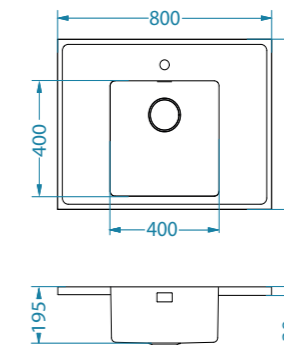

3 CM
HIGH
RIM

NEW
QUICK CLOSE
DRAINING SYSTEM

Luxal 10 flat

Size: 800 x 500 mm
Bowl dimensions: 400 x 340 x 195 mm

Accessories:

Strainer bowl
stainless
1119835

Chopping board
wooden
1080029

AllRound
1131412

surface	code	type	waste	ø35 mm	*packing
SAT	1149974	left	3 1/2"	1x	carton 1/6
SAT	1149975	right	3 1/2"	1x	carton 1/6

SAT - satin

FLAT EDGE

Luxal 20 flat

Perfect choice for the kitchen island!

Size: 800 x 600 mm
Bowl dimensions: 400 x 400 x 195 mm

Accessories:

Strainer bowl
stainless
1119835

Chopping board
wooden
1080029

AllRound
1131412

surface	code	type	waste	ø35 mm	*packing
SAT	1149978	single	3 1/2"	1x	carton 1/6

SAT - satin

Luxal 30 flat

Size: 1000 x 600 mm
Bowl dimensions: 500 x 400 x 195 mm

SAT - satin

LUXAL 10 flat

LUXAL 20 flat

LUXAL 30 flat

* SRP is a non-binding recommended retail price including VAT.

* Packing: pieces in a carton / pieces on a pallet

Luxal 10 w edge

Size: 800 x 500 mm
Bowl dimensions: 400 x 340 x 195 mm