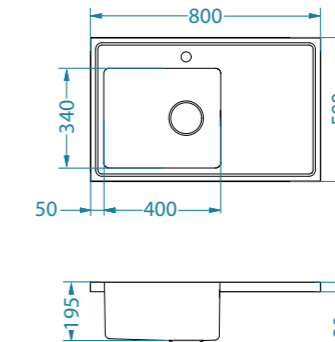

3 CM
HIGH
RIM

NEW
QUICK CLOSE
DRAINING SYSTEM

Luxal 10 flat

Size: 800 x 500 mm
Bowl dimensions: 400 x 340 x 195 mm

Accessories:

Strainer bowl
stainless
1119835

Chopping board
wooden
1080029

AllRound
1131412

surface	code	type	waste	ø35 mm	*packing
SAT	1149974	left	3 1/2"	1x	carton 1/6
SAT	1149975	right	3 1/2"	1x	carton 1/6

SAT - satin

FLAT EDGE

Luxal 20 flat

Perfect choice for the kitchen island!

Size: 800 x 600 mm
Bowl dimensions: 400 x 400 x 195 mm

Accessories:

Strainer bowl
stainless
1119835

Chopping board
wooden
1080029

AllRound
1131412

surface	code	type	waste	ø35 mm	*packing
SAT	1149978	single	3 1/2"	1x	carton 1/6

SAT - satin

Luxal 30 flat

Size: 1000 x 600 mm
Bowl dimensions: 500 x 400 x 195 mm

SAT - satin

LUXAL 10 flat

LUXAL 20 flat

LUXAL 30 flat

* SRP is a non-binding recommended retail price including VAT.

* Packing: pieces in a carton / pieces on a pallet

Luxal 10 w edge

Size: 800 x 500 mm
Bowl dimensions: 400 x 340 x 195 mm