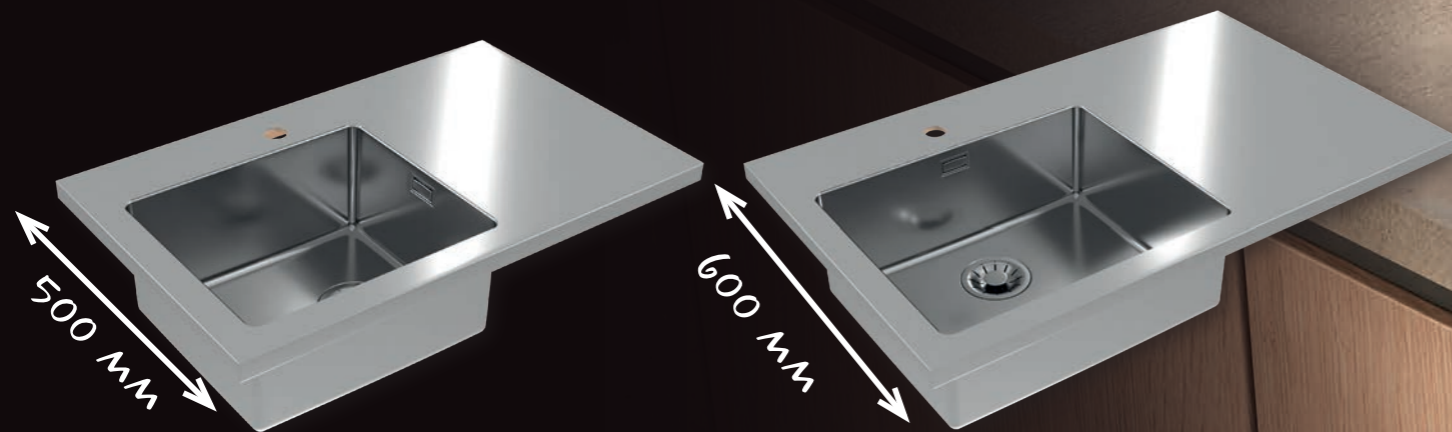

The most extravagant sinks collection
LUXAL

TWO EDGE PROFILES

TWO WIDTHS

This stunning piece is crafted with a unique aesthetic and functionality that will undoubtedly captivate your heart and kitchen.

TWO INSTALLATION OPTIONS

With its exclusive design and innovative concept, Luxal is not just a mere sink but also the focal point of your kitchen oasis.

By merging elegance, exceptional quality, and practicality, this piece will become the heart and soul of your home.

3 CM
HIGH
RIM

NEW
QUICK CLOSE
DRAINING SYSTEM

Luxal 10 flat

Size: 800 x 500 mm
Bowl dimensions: 400 x 340 x 195 mm

Accessories:

Strainer bowl
stainless
1119835

Chopping board
wooden
1080029

AllRound
1131412

surface	code	type	waste	ø35 mm	*packing
SAT	1149974	left	3 1/2"	1x	carton 1/6
SAT	1149975	right	3 1/2"	1x	carton 1/6

SAT - satin

FLAT EDGE

Luxal 20 flat

Perfect choice for the kitchen island!

Size: 800 x 600 mm
Bowl dimensions: 400 x 400 x 195 mm