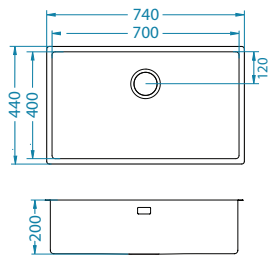

surface	code	type	waste	Ø35 mm	*packing
BRS	1149927	single	3 1/2"	/	carton 1 / 18

BRS - brushed