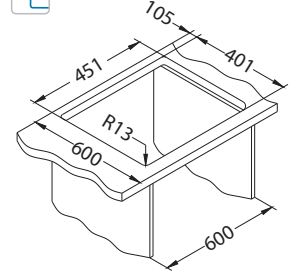

Installation:

F installation needs specific treatment of worktop cut-out according to sink enclosed instructions.