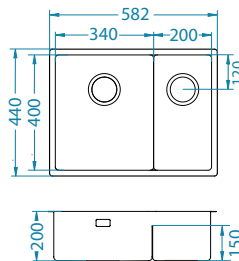

Installation:

F-installation needs specific treatment of worktop cut-out according to sink enclosed instructions.

Accessories: