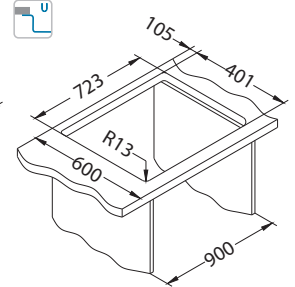

Installation: