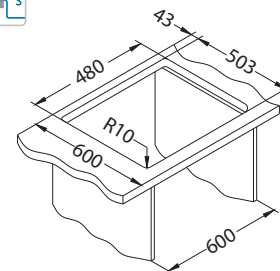

### Installation:

F-installation needs specific treatment of worktop cut-out according to sink enclosed instructions.

Size: 440 x 515 mm  
Bowl dimensions: 400 x 400 x 200 mm

### Installation:

F-installation needs specific treatment of worktop cut-out according to sink enclosed instructions.

Size: 490 x 515 mm  
Bowl dimensions: 450 x 400 x 200 mm

### Installation:

F-installation needs specific treatment of worktop cut-out according to sink enclosed instructions.

Size: 540 x 515 mm  
Bowl dimensions: 500 x 400 x 200 mm