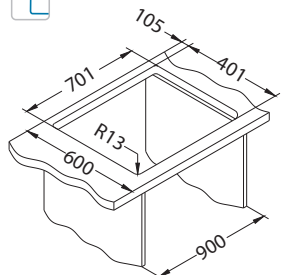

Installation:

F installation needs specific treatment of worktop cut-out according to sink enclosed instructions.