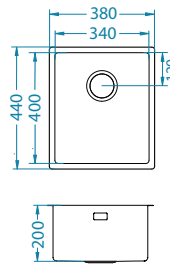

### Installation:

F-installation needs specific treatment of worktop cut-out according to sink enclosed instructions.

Size: 220 x 440 mm  
Bowl dimensions: 180 x 400 x 170 mm

### Installation:

F-installation needs specific treatment of worktop cut-out according to sink enclosed instructions.

Size: 380 x 440 mm  
Bowl dimensions: 340 x 400 x 200 mm

### Installation:

F-installation needs specific treatment of worktop cut-out according to sink enclosed instructions.

Size: 440 x 440 mm  
Bowl dimensions: 400 x 400 x 200 mm