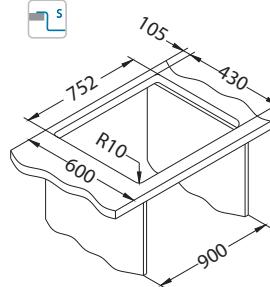

Installation: