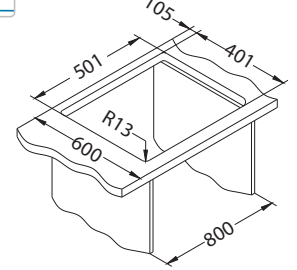

Installation:

F installation needs specific treatment of worktop cut-out according to sink enclosed instructions.