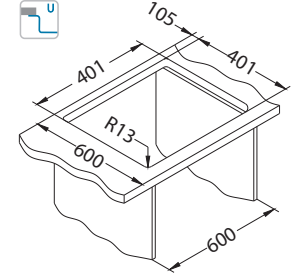

### Installation:

F-installation needs specific treatment of worktop cut-out according to sink enclosed instructions.

Size: 220 x 440 mm  
Bowl dimensions: 180 x 400 x 170 mm

### Installation:

F-installation needs specific treatment of worktop cut-out according to sink enclosed instructions.

Size: 380 x 440 mm  
Bowl dimensions: 340 x 400 x 200 mm

### Installation:

F-installation needs specific treatment of worktop cut-out according to sink enclosed instructions.

Size: 440 x 440 mm  
Bowl dimensions: 400 x 400 x 200 mm