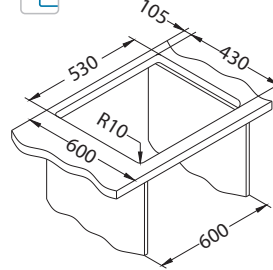

Installation:

F installation needs specific treatment of worktop cut-out according to sink enclosed instructions.