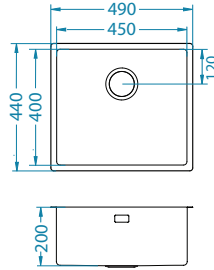

surface	code	type	waste	Ø35 mm	*packing
BRS	1149925	single	3 1/2"	/	carton 1 / 22

BRS - brushed