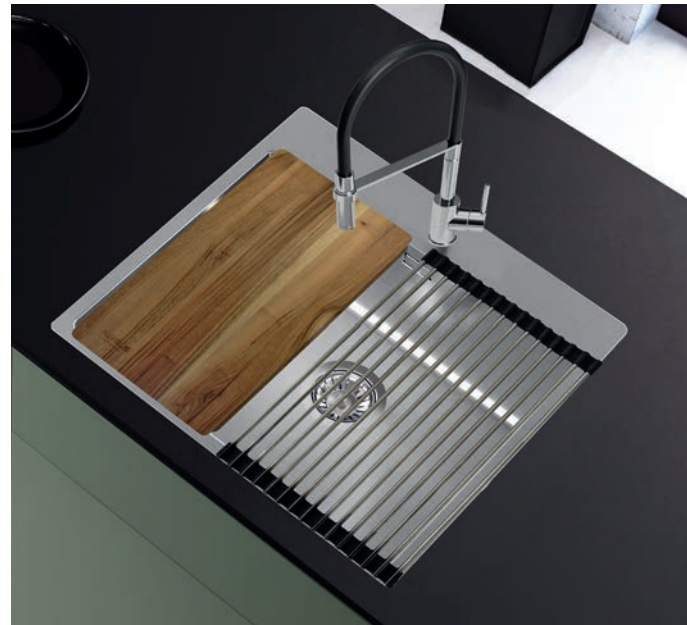

Nox 130

surface	code	type	waste	Ø35 mm	*packing
BRS	1149938	single	3 1/2"	1x	carton 1 / 14

BRS - brushed

Size: 740 x 515 mm
Bowl dimensions: 700 x 400 x 200 mm

Accessories:

Waste trap (no waste)
1068989

Strainer bowl
stainless
1119835

Chopping board
wooden
1080029

AllRound
1131412

Installation:

F-installation needs specific treatment of worktop cut-out according to sink enclosed instructions.

Chopping boards TriTop Strainer bowl AllRound

1084835 1087883 1080029 1084325 1084327 1119835 1131412

NOX	1084835	1087883	1080029	1084325	1084327	1119835	1131412
Nox 10						•	•
Nox 20	•	•	•		•	•	•
Nox 30	•	•	•	•	•	•	•
Nox 40	•	•	•	•	•	•	•
Nox 50	•	•	•	•	•	•	•
Nox 60	•	•	•	•	•	•	•
Nox 80	•	•	•	•	•	•	•
Nox 90	•	•	•	•	•	•	•
Nox 100	•	•	•	•	•	•	•
Nox 110	•	•	•	•	•	•	•
Nox 120	•	•	•	•	•	•	•
Nox 130	•	•	•	•	•	•	•