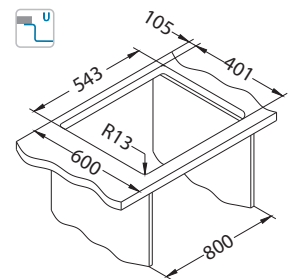

Installation:

F-installation needs specific treatment of worktop cut-out according to sink enclosed instructions.

Accessories: