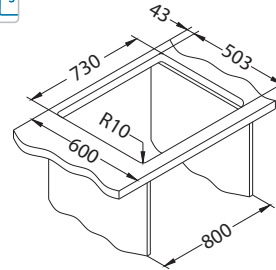

Installation: