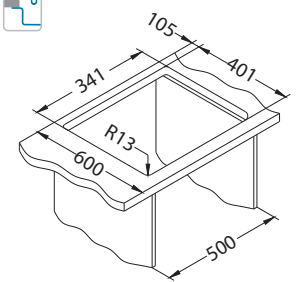

### Installation:

F-installation needs specific treatment of worktop cut-out according to sink enclosed instructions.

Size: 220 x 440 mm  
Bowl dimensions: 180 x 400 x 170 mm

### Installation:

F-installation needs specific treatment of worktop cut-out according to sink enclosed instructions.

Size: 380 x 440 mm  
Bowl dimensions: 340 x 400 x 200 mm

### Installation:

F-installation needs specific treatment of worktop cut-out according to sink enclosed instructions.

Size: 440 x 440 mm  
Bowl dimensions: 400 x 400 x 200 mm