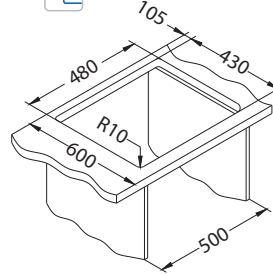

Installation:

F installation needs specific treatment of worktop cut-out according to sink enclosed instructions.