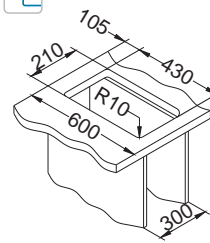

- modern, timeless design
  - high quality stainless steel of 1 mm thickness
  - bowl radius of 12 mm
  - spacious bowl in deepness 200 mm
  - choice of flat mount inset (S) or flush mount inset (F) installation
  - flush mount inset (F) installation with invisible edges allows easy cleaning
  - **Integrated waste** with "no edge" transition
  - refined and slim **divider** 150 mm high in models Nox 80 and Nox 90
- 
- clean lines and smooth surfaces – allow for easier cleaning and maintenance
  - aesthetically concealed overflow – prevents jamming of the sponge and cloth
  - large round waste outlet (fi 90 mm)
  - above-average soundproofing

### Installation:

F-installation needs specific treatment of worktop cut-out according to sink enclosed instructions.

Size: 220 x 440 mm  
Bowl dimensions: 180 x 400 x 170 mm

### Installation:

F-installation needs specific treatment of worktop cut-out according to sink enclosed instructions.

Size: 380 x 440 mm  
Bowl dimensions: 340 x 400 x 200 mm