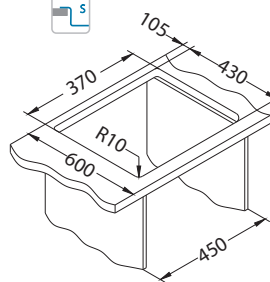

### Installation:

F-installation needs specific treatment of worktop cut-out according to sink enclosed instructions.

Size: 220 x 440 mm  
Bowl dimensions: 180 x 400 x 170 mm

### Installation:

F-installation needs specific treatment of worktop cut-out according to sink enclosed instructions.

Size: 380 x 440 mm  
Bowl dimensions: 340 x 400 x 200 mm

### Installation:

F-installation needs specific treatment of worktop cut-out according to sink enclosed instructions.

Size: 440 x 440 mm  
Bowl dimensions: 400 x 400 x 200 mm