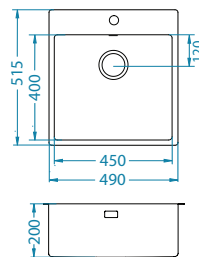

# Nox 90

Dimensions: 582 x 440 x 200 mm  
 Bowl size: 340 x 400 mm  
 200 x 400 mm

surface	code	type	waste	Ø35 mm	*packing
BRS	1149934	left	3 1/2"	/	carton 1 / 22
BRS	1149933	right	3 1/2"	/	carton 1 / 22

### Installation:

F-installation needs specific treatment of worktop cut-out according to sink enclosed instructions.

Size: 440 x 515 mm  
Bowl dimensions: 400 x 400 x 200 mm

### Installation:

F-installation needs specific treatment of worktop cut-out according to sink enclosed instructions.

Size: 490 x 515 mm  
Bowl dimensions: 450 x 400 x 200 mm

### Installation:

F-installation needs specific treatment of worktop cut-out according to sink enclosed instructions.

Size: 540 x 515 mm  
Bowl dimensions: 500 x 400 x 200 mm