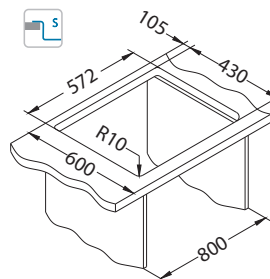

Installation:

F-installation needs specific treatment of worktop cut-out according to sink enclosed instructions.

Accessories: