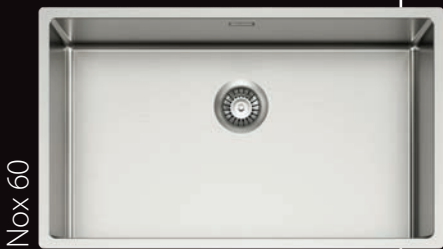

NOX

ONE FAMILY.
THREE VARIATIONS.
THREE INSTALLATIONS.