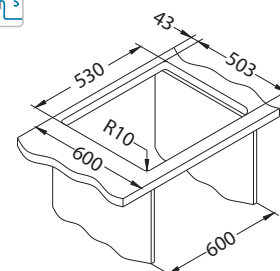

### Installation:

F-installation needs specific treatment of worktop cut-out according to sink enclosed instructions.

Size: 440 x 515 mm  
Bowl dimensions: 400 x 400 x 200 mm

### Installation:

F-installation needs specific treatment of worktop cut-out according to sink enclosed instructions.

Size: 490 x 515 mm  
Bowl dimensions: 450 x 400 x 200 mm

### Installation:

F-installation needs specific treatment of worktop cut-out according to sink enclosed instructions.

Size: 540 x 515 mm  
Bowl dimensions: 500 x 400 x 200 mm