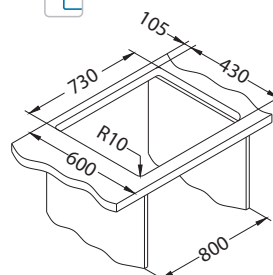

Installation:

F installation needs specific treatment of worktop cut-out according to sink enclosed instructions.