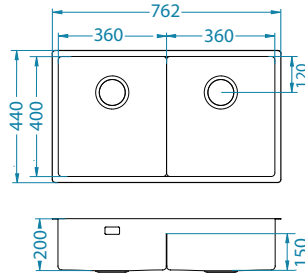

Installation: