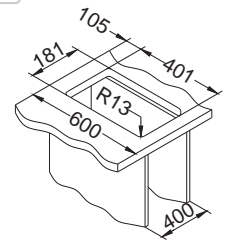

- modern, timeless design
  - high quality stainless steel of 1 mm thickness
  - bowl radius of 12 mm
  - spacious bowl in deepness 200 mm
  - choice of flat mount inset (S) or flush mount inset (F) installation
  - flush mount inset (F) installation with invisible edges allows easy cleaning
  - **Integrated waste** with "no edge" transition
  - refined and slim **divider** 150 mm high in models Nox 80 and Nox 90
- 
- clean lines and smooth surfaces – allow for easier cleaning and maintenance
  - aesthetically concealed overflow – prevents jamming of the sponge and cloth
  - large round waste outlet (fi 90 mm)
  - above-average soundproofing

### Installation:

F-installation needs specific treatment of worktop cut-out according to sink enclosed instructions.

Size: 220 x 440 mm  
Bowl dimensions: 180 x 400 x 170 mm

### Installation:

F-installation needs specific treatment of worktop cut-out according to sink enclosed instructions.

Size: 380 x 440 mm  
Bowl dimensions: 340 x 400 x 200 mm