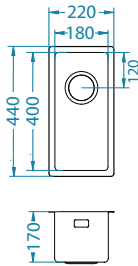

# Nox 10

surface	code	type	waste	Ø35 mm	*packing
BRS	1149919	single	3 1/2"	/	carton 1/42

BRS - brushed

### Installation:

F-installation needs specific treatment of worktop cut-out according to sink enclosed instructions.

Size: 220 x 440 mm  
Bowl dimensions: 180 x 400 x 170 mm

### Installation:

F-installation needs specific treatment of worktop cut-out according to sink enclosed instructions.

Size: 380 x 440 mm  
Bowl dimensions: 340 x 400 x 200 mm

### Installation:

F-installation needs specific treatment of worktop cut-out according to sink enclosed instructions.

Size: 440 x 440 mm  
Bowl dimensions: 400 x 400 x 200 mm