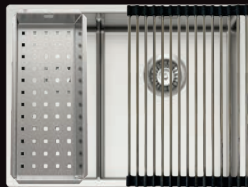

A space where culinary dreams come to life and memories are created...

Nox 100

Nox 110

Nox 120

Nox 130

Nox 80

Nox 90