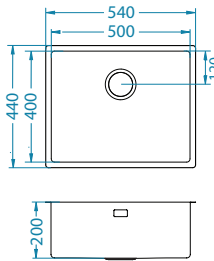

surface	code	type	waste	Ø35 mm	*packing
BRS	1149926	single	3 1/2"	/	carton 1 / 22

BRS - brushed