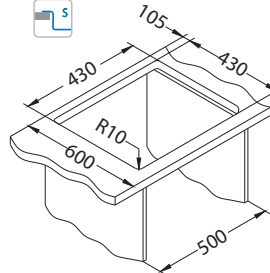

### Installation:

F-installation needs specific treatment of worktop cut-out according to sink enclosed instructions.

Size: 220 x 440 mm  
Bowl dimensions: 180 x 400 x 170 mm

### Installation:

F-installation needs specific treatment of worktop cut-out according to sink enclosed instructions.

Size: 380 x 440 mm  
Bowl dimensions: 340 x 400 x 200 mm

### Installation:

F-installation needs specific treatment of worktop cut-out according to sink enclosed instructions.

Size: 440 x 440 mm  
Bowl dimensions: 400 x 400 x 200 mm