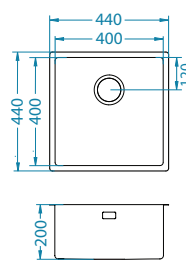

### Installation:

F-installation needs specific treatment of worktop cut-out according to sink enclosed instructions.

Size: 220 x 440 mm  
Bowl dimensions: 180 x 400 x 170 mm

### Installation:

F-installation needs specific treatment of worktop cut-out according to sink enclosed instructions.

Size: 380 x 440 mm  
Bowl dimensions: 340 x 400 x 200 mm

### Installation:

F-installation needs specific treatment of worktop cut-out according to sink enclosed instructions.

Size: 440 x 440 mm  
Bowl dimensions: 400 x 400 x 200 mm

# Nox 40

Size: 490 x 440 mm  
Bowl dimensions: 450 x 400 x 200 mm