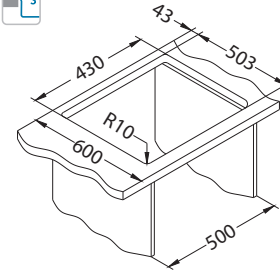

# Nox 90

Dimensions: 582 x 440 x 200 mm  
 Bowl size: 340 x 400 mm  
 200 x 400 mm

surface	code	type	waste	Ø35 mm	*packing
BRS	1149934	left	3 1/2"	/	carton 1 / 22
BRS	1149933	right	3 1/2"	/	carton 1 / 22

### Installation:

F-installation needs specific treatment of worktop cut-out according to sink enclosed instructions.

Size: 440 x 515 mm  
Bowl dimensions: 400 x 400 x 200 mm

### Installation:

F-installation needs specific treatment of worktop cut-out according to sink enclosed instructions.

Size: 490 x 515 mm  
Bowl dimensions: 450 x 400 x 200 mm