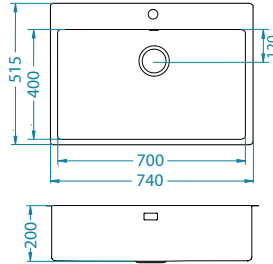

Accessories:

Waste trap (no waste)
1068989

Strainer bowl
stainless
1119835

Chopping board
wooden
1080029

AllRound
1131412