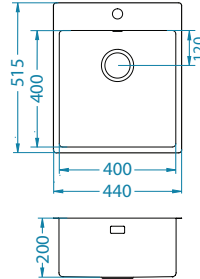

# Nox 90

Dimensions: 582 x 440 x 200 mm  
 Bowl size: 340 x 400 mm  
 200 x 400 mm

surface	code	type	waste	Ø35 mm	*packing
BRS	1149934	left	3 1/2"	/	carton 1 / 22
BRS	1149933	right	3 1/2"	/	carton 1 / 22

### Installation:

F-installation needs specific treatment of worktop cut-out according to sink enclosed instructions.

Size: 440 x 515 mm  
Bowl dimensions: 400 x 400 x 200 mm

### Installation:

F-installation needs specific treatment of worktop cut-out according to sink enclosed instructions.

Size: 490 x 515 mm  
Bowl dimensions: 450 x 400 x 200 mm

### Installation:

F-installation needs specific treatment of worktop cut-out according to sink enclosed instructions.

Size: 540 x 515 mm  
Bowl dimensions: 500 x 400 x 200 mm