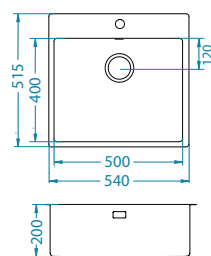

### Installation:

F-installation needs specific treatment of worktop cut-out according to sink enclosed instructions.

Size: 440 x 515 mm  
Bowl dimensions: 400 x 400 x 200 mm

### Installation:

F-installation needs specific treatment of worktop cut-out according to sink enclosed instructions.

Size: 490 x 515 mm  
Bowl dimensions: 450 x 400 x 200 mm

### Installation:

F-installation needs specific treatment of worktop cut-out according to sink enclosed instructions.

Size: 540 x 515 mm  
Bowl dimensions: 500 x 400 x 200 mm