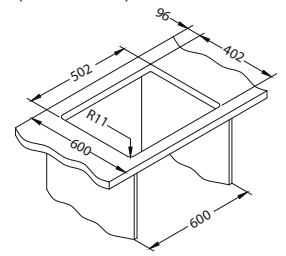

U-installation by means of Undermounting set 1135533 (not enclosed)