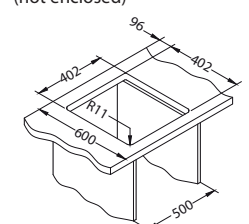

U-installation by means of Undermounting set 1135533 (not enclosed)