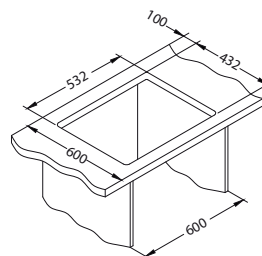

Installation:

U-installation by means of Undermounting set 1135533 (not enclosed)