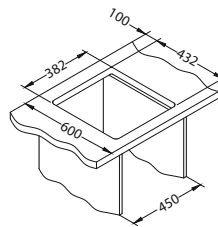

Installation: