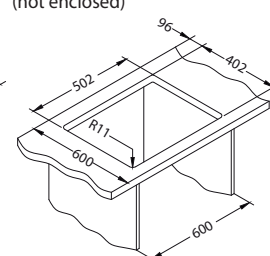

Installation:

U-installation by means of Undermounting set 1135533 (not enclosed)