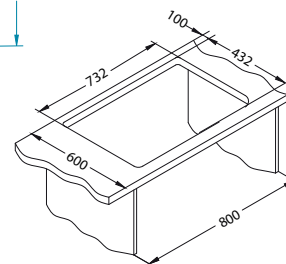

# Omni 40

1145083

1148151  
(G90-BLACK EDITION)

Size: 750 x 450 mm  
Bowl dimensions: 700 x 400 x 198 mm

surface	code	type	waste	Ø35 mm	*packing	
	G11-arctic	1150058	single	3 1/2"	/	carton 1 / 9
	G81-concrete	1150059	single	3 1/2"	/	carton 1 / 9
	G22-terra	1150060	single	3 1/2"	/	carton 1 / 9
	G55-beige	1150061	single	3 1/2"	/	carton 1 / 9
	G91-carbon	1150062	single	3 1/2"	/	carton 1 / 9
	G90-deep black	1150063	single	3 1/2"	/	carton 1 / 9
	G90-BLACK EDITION	1150064	single	3 1/2"	/	carton 1 / 9

## Accessories:

**Chopping board**  
wooden  
1080029

**Strainer bowl**  
stainless  
1119835

**AllRound**  
1131412

**AllRound BLACK**  
1148145

**Undermount set**  
1135533

## Installation:

**U-installation** by means of Undermounting set 1135533 (not enclosed)

**Size:** 550 x 450 mm  
**Bowls dimensions:** 305 x 400 x 198 mm  
 180 x 400 x 198 mm

surface	code	type	waste	Ø35 mm	*packing
G11-arctic	1150065	single	3 1/2"	/	carton 1 / 14
G81-concrete	1150066	single	3 1/2"	/	carton 1 / 14
G22-terra	1150067	single	3 1/2"	/	carton 1 / 14
G55-beige	1150068	single	3 1/2"	/	carton 1 / 14
G91-carbon	1150069	single	3 1/2"	/	carton 1 / 14
G90-deep black	1150070	single	3 1/2"	/	carton 1 / 14
G90-BLACK EDITION	1150071	single	3 1/2"	/	carton 1 / 14