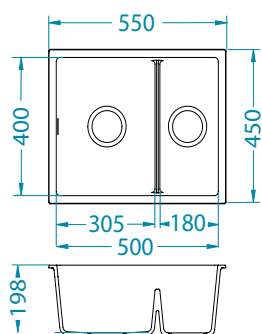

Size: 550 x 450 mm
Bowls dimensions: 305 x 400 x 198 mm
180 x 400 x 198 mm

surface	code	type	waste	Ø35 mm	*packing
G11-arctic	1150065	single	3 1/2"	/	carton 1 / 14
G81-concrete	1150066	single	3 1/2"	/	carton 1 / 14
G22-terra	1150067	single	3 1/2"	/	carton 1 / 14
G55-beige	1150068	single	3 1/2"	/	carton 1 / 14
G91-carbon	1150069	single	3 1/2"	/	carton 1 / 14
G90-deep black	1150070	single	3 1/2"	/	carton 1 / 14
G90-BLACK EDITION	1150071	single	3 1/2"	/	carton 1 / 14

Accessories:

Installation:

U-installation by means of Undermounting set 1135533 (not enclosed)

* Packing: pieces in a carton / pieces on a pallet