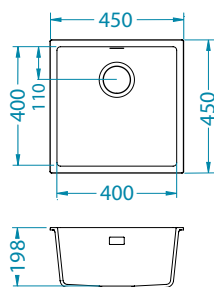

Omni 10

Size: 400 x 450 mm
Bowl dimensions: 350 x 400 x 198 mm

surface	code	type	waste	ø35 mm	*packing	
	G11-arctic	1150037	single	3 1/2"	/	carton 1 / 20
	G81-concrete	1150038	single	3 1/2"	/	carton 1 / 20
	G22-terra	1150039	single	3 1/2"	/	carton 1 / 20
	G55-beige	1150040	single	3 1/2"	/	carton 1 / 20
	G91-carbon	1150041	single	3 1/2"	/	carton 1 / 20
	G90-deep black	1150042	single	3 1/2"	/	carton 1 / 20
	G90-BLACK EDITION	1150043	single	3 1/2"	/	carton 1 / 20

Accessories:

Installation:

U-installation by means of Undermounting set 1135533 (not enclosed)

Omni 20

Size: 450 x 450 mm
Bowl dimensions: 400 x 400 x 198 mm

surface	code	type	waste	ø35 mm	*packing	
	G11-arctic	1150044	single	3 1/2"	/	carton 1 / 14
	G81-concrete	1150045	single	3 1/2"	/	carton 1 / 14
	G22-terra	1150046	single	3 1/2"	/	carton 1 / 14
	G55-beige	1150047	single	3 1/2"	/	carton 1 / 14
	G91-carbon	1150048	single	3 1/2"	/	carton 1 / 14
	G90-deep black	1150049	single	3 1/2"	/	carton 1 / 14
	G90-BLACK EDITION	1150050	single	3 1/2"	/	carton 1 / 14

Accessories:

Installation:

U-installation by means of Undermounting set 1135533 (not enclosed)