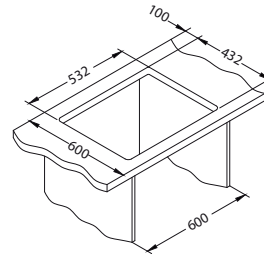

Omni 30

1145083

1148151
(G90-BLACK EDITION)

Size: 550 x 450 mm
Bowl dimensions: 500 x 400 x 198 mm

surface	code	type	waste	Ø35 mm	*packing	
	G11-arctic	1150051	single	3 1/2"	/	carton 1 / 14
	G81-concrete	1150052	single	3 1/2"	/	carton 1 / 14
	G22-terra	1150053	single	3 1/2"	/	carton 1 / 14
	G55-beige	1150054	single	3 1/2"	/	carton 1 / 14
	G91-carbon	1150055	single	3 1/2"	/	carton 1 / 14
	G90-deep black	1150056	single	3 1/2"	/	carton 1 / 14
	G90-BLACK EDITION	1150057	single	3 1/2"	/	carton 1 / 14

Accessories:

Installation:

U-installation by means of Undermounting set 1135533 (not enclosed)

Omni 40

1145083

1148151
(G90-BLACK EDITION)

Size: 750 x 450 mm
Bowl dimensions: 700 x 400 x 198 mm

surface	code	type	waste	Ø35 mm	*packing	
	G11-arctic	1150058	single	3 1/2"	/	carton 1 / 9
	G81-concrete	1150059	single	3 1/2"	/	carton 1 / 9
	G22-terra	1150060	single	3 1/2"	/	carton 1 / 9
	G55-beige	1150061	single	3 1/2"	/	carton 1 / 9
	G91-carbon	1150062	single	3 1/2"	/	carton 1 / 9
	G90-deep black	1150063	single	3 1/2"	/	carton 1 / 9
	G90-BLACK EDITION	1150064	single	3 1/2"	/	carton 1 / 9

Accessories:

Installation:

U-installation by means of Undermounting set 1135533 (not enclosed)