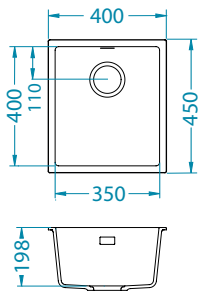

Omni 10

Size: 400 x 450 mm
Bowl dimensions: 350 x 400 x 198 mm

surface	code	type	waste	ø35 mm	*packing	
	G11-arctic	1150037	single	3 1/2"	/	carton 1 / 20
	G81-concrete	1150038	single	3 1/2"	/	carton 1 / 20
	G22-terra	1150039	single	3 1/2"	/	carton 1 / 20
	G55-beige	1150040	single	3 1/2"	/	carton 1 / 20
	G91-carbon	1150041	single	3 1/2"	/	carton 1 / 20
	G90-deep black	1150042	single	3 1/2"	/	carton 1 / 20
	G90-BLACK EDITION	1150043	single	3 1/2"	/	carton 1 / 20

Accessories:

Installation:

U-installation by means of Undermounting set 1135533 (not enclosed)

Omni 20

Size: 450 x 450 mm
Bowl dimensions: 400 x 400 x 198 mm

surface	code	type	waste	ø35 mm	*packing	
	G11-arctic	1150044	single	3 1/2"	/	carton 1 / 14
	G81-concrete	1150045	single	3 1/2"	/	carton 1 / 14
	G22-terra	1150046	single	3 1/2"	/	carton 1 / 14
	G55-beige	1150047	single	3 1/2"	/	carton 1 / 14
	G91-carbon	1150048	single	3 1/2"	/	carton 1 / 14
	G90-deep black	1150049	single	3 1/2"	/	carton 1 / 14
	G90-BLACK EDITION	1150050	single	3 1/2"	/	carton 1 / 14

Accessories:

Installation:

U-installation by means of Undermounting set 1135533 (not enclosed)