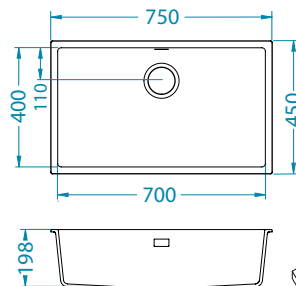

# Omni 40

1145083

1148151  
(G90-BLACK EDITION)

Size: 750 x 450 mm  
Bowl dimensions: 700 x 400 x 198 mm

surface	code	type	waste	Ø35 mm	*packing	
	G11-arctic	1150058	single	3 1/2"	/	carton 1 / 9
	G81-concrete	1150059	single	3 1/2"	/	carton 1 / 9
	G22-terra	1150060	single	3 1/2"	/	carton 1 / 9
	G55-beige	1150061	single	3 1/2"	/	carton 1 / 9
	G91-carbon	1150062	single	3 1/2"	/	carton 1 / 9
	G90-deep black	1150063	single	3 1/2"	/	carton 1 / 9
	G90-BLACK EDITION	1150064	single	3 1/2"	/	carton 1 / 9

## Accessories:

**Chopping board**  
wooden  
1080029

**Strainer bowl**  
stainless  
1119835

**AllRound**  
1131412

**AllRound BLACK**  
1148145

**Undermount set**  
1135533

## Installation:

**U-installation** by means of Undermounting set 1135533 (not enclosed)

**Size:** 550 x 450 mm  
**Bowls dimensions:** 305 x 400 x 198 mm  
 180 x 400 x 198 mm

surface	code	type	waste	Ø35 mm	*packing
G11-arctic	1150065	single	3 1/2"	/	carton 1 / 14
G81-concrete	1150066	single	3 1/2"	/	carton 1 / 14
G22-terra	1150067	single	3 1/2"	/	carton 1 / 14
G55-beige	1150068	single	3 1/2"	/	carton 1 / 14
G91-carbon	1150069	single	3 1/2"	/	carton 1 / 14
G90-deep black	1150070	single	3 1/2"	/	carton 1 / 14
G90-BLACK EDITION	1150071	single	3 1/2"	/	carton 1 / 14