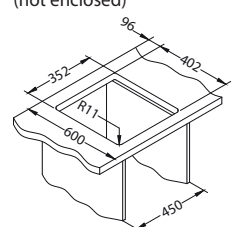

# Omni 10

**Size:** 400 x 450 mm  
**Bowl dimensions:** 350 x 400 x 198 mm

surface	code	type	waste	ø35 mm	*packing	
	G11-arctic	1150037	single	3 1/2"	/	carton 1 / 20
	G81-concrete	1150038	single	3 1/2"	/	carton 1 / 20
	G22-terra	1150039	single	3 1/2"	/	carton 1 / 20
	G55-beige	1150040	single	3 1/2"	/	carton 1 / 20
	G91-carbon	1150041	single	3 1/2"	/	carton 1 / 20
	G90-deep black	1150042	single	3 1/2"	/	carton 1 / 20
	G90-BLACK EDITION	1150043	single	3 1/2"	/	carton 1 / 20

# Omni 20

**Size:** 450 x 450 mm  
**Bowl dimensions:** 400 x 400 x 198 mm

surface	code	type	waste	ø35 mm	*packing	
	G11-arctic	1150044	single	3 1/2"	/	carton 1 / 14
	G81-concrete	1150045	single	3 1/2"	/	carton 1 / 14
	G22-terra	1150046	single	3 1/2"	/	carton 1 / 14
	G55-beige	1150047	single	3 1/2"	/	carton 1 / 14
	G91-carbon	1150048	single	3 1/2"	/	carton 1 / 14
	G90-deep black	1150049	single	3 1/2"	/	carton 1 / 14
	G90-BLACK EDITION	1150050	single	3 1/2"	/	carton 1 / 14