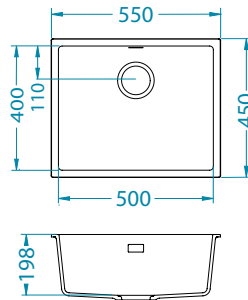

Installation: