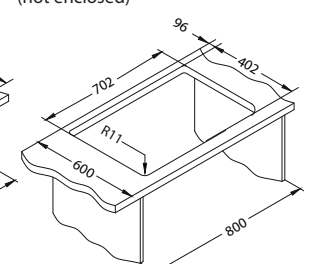

# Omni 40

1145083

1148151  
(G90-BLACK EDITION)

Size: 750 x 450 mm  
Bowl dimensions: 700 x 400 x 198 mm

surface	code	type	waste	Ø35 mm	*packing	
	G11-arctic	1150058	single	3 1/2"	/	carton 1 / 9
	G81-concrete	1150059	single	3 1/2"	/	carton 1 / 9
	G22-terra	1150060	single	3 1/2"	/	carton 1 / 9
	G55-beige	1150061	single	3 1/2"	/	carton 1 / 9
	G91-carbon	1150062	single	3 1/2"	/	carton 1 / 9
	G90-deep black	1150063	single	3 1/2"	/	carton 1 / 9
	G90-BLACK EDITION	1150064	single	3 1/2"	/	carton 1 / 9

## Accessories:

**Chopping board**  
wooden  
1080029

**Strainer bowl**  
stainless  
1119835

**AllRound**  
1131412

**AllRound BLACK**  
1148145

**Undermount set**  
1135533

## Installation:

**U-installation** by means of Undermounting set 1135533 (not enclosed)

**Size:** 550 x 450 mm  
**Bowls dimensions:** 305 x 400 x 198 mm  
 180 x 400 x 198 mm

surface	code	type	waste	Ø35 mm	*packing
G11-arctic	1150065	single	3 1/2"	/	carton 1 / 14
G81-concrete	1150066	single	3 1/2"	/	carton 1 / 14
G22-terra	1150067	single	3 1/2"	/	carton 1 / 14
G55-beige	1150068	single	3 1/2"	/	carton 1 / 14
G91-carbon	1150069	single	3 1/2"	/	carton 1 / 14
G90-deep black	1150070	single	3 1/2"	/	carton 1 / 14
G90-BLACK EDITION	1150071	single	3 1/2"	/	carton 1 / 14