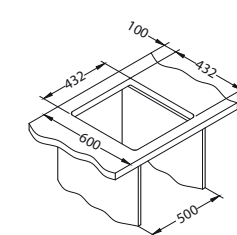

Installation: