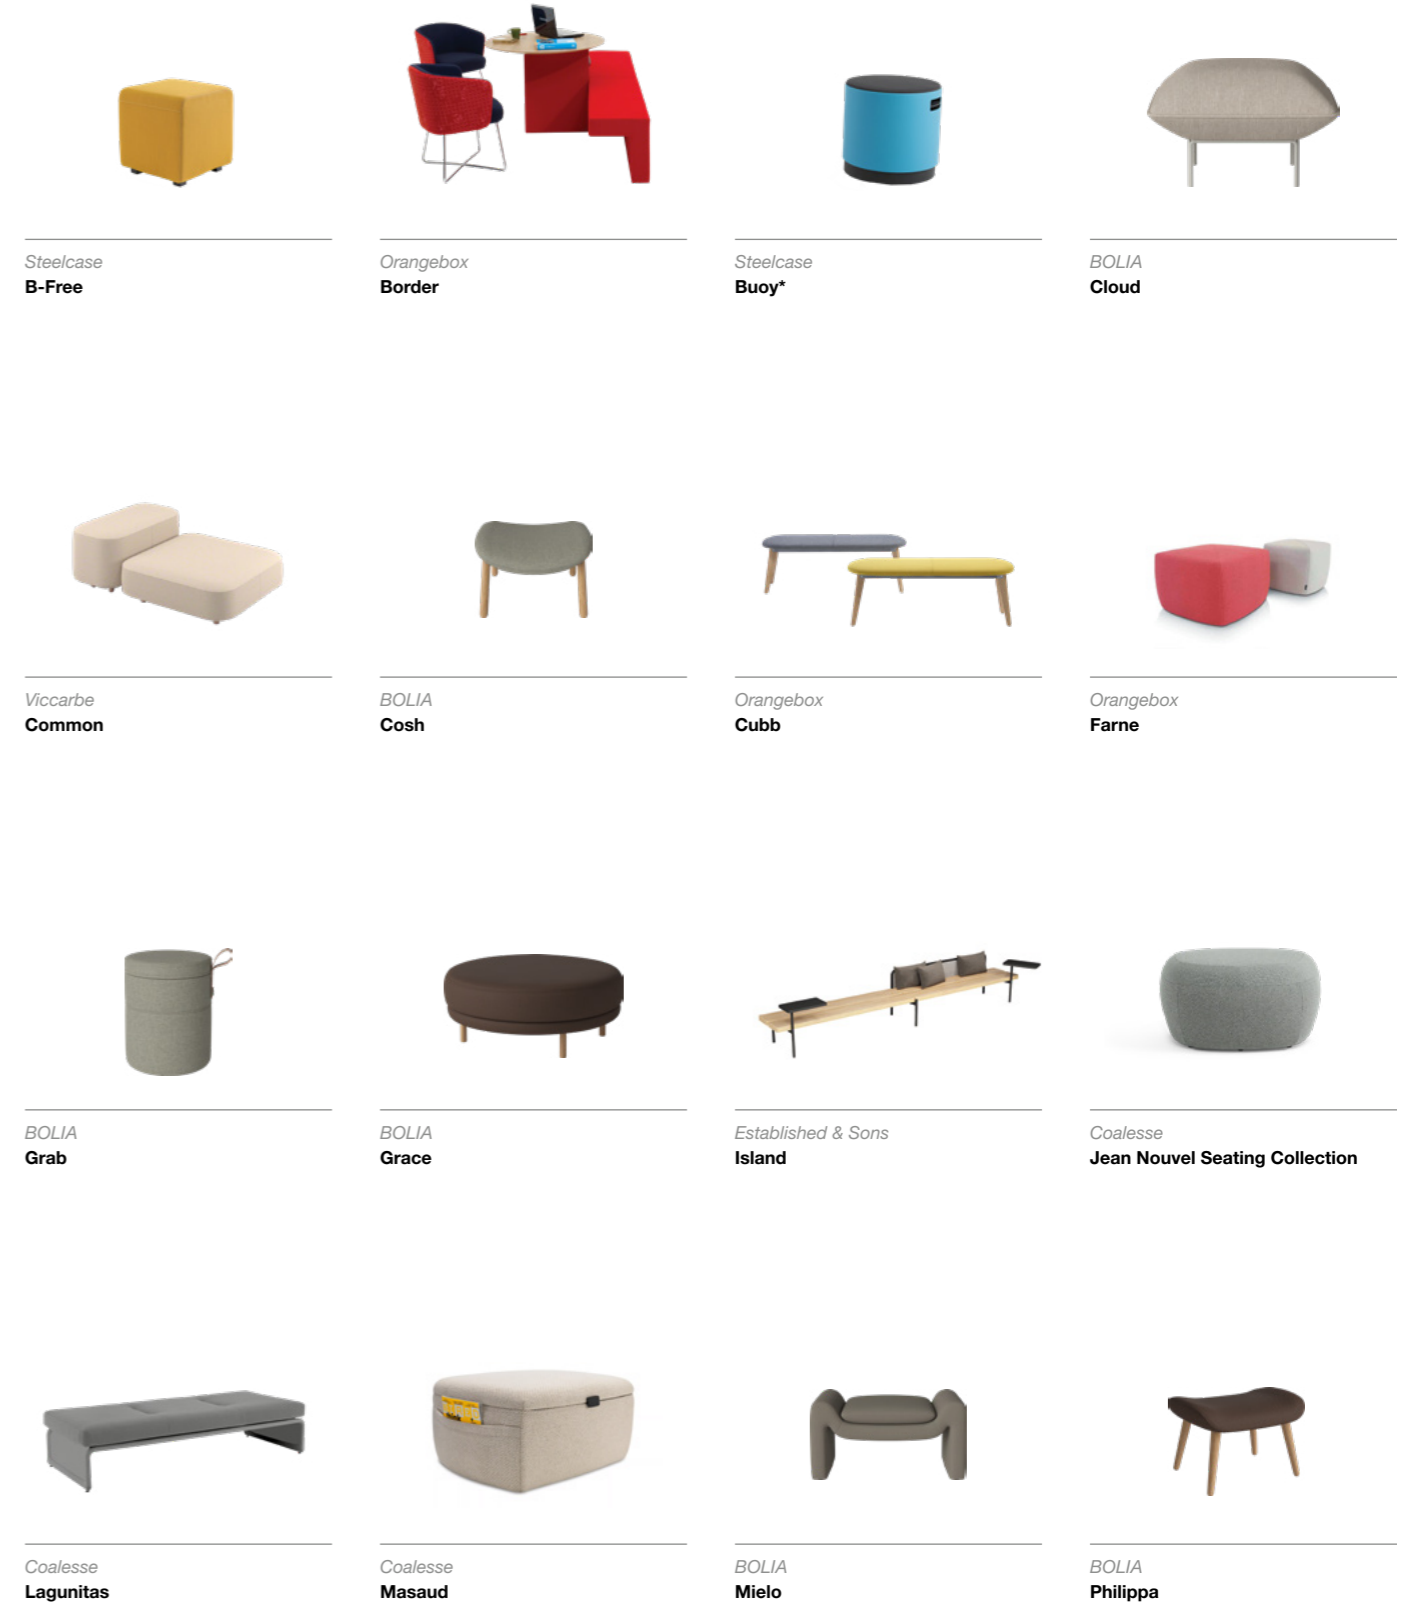

Steelcase
Steelcase Flex Perch

Established & Sons
Step

Benches + Poufs

Orangebox
Farne

*Available in EMEA, excluding the United Kingdom and Ireland.

Established & Sons
Island Collection

Benches + Poufs

BOLIA
Ripon

BOLIA
Saga

BOLIA
Scandinavia Remix

Viccarbe
Season

Viccarbe
Season

Viccarbe
Sistema

Viccarbe
Sistema Floor

BOLIA
Solo

Orangebox
Sully

Viccarbe
Torii

Viccarbe
Trestle

Coalesse
Visalia*

*Available in EMEA, excluding the United Kingdom and Ireland.

Conference + Collaborative Tables

Orangebox
Allt Table

Steelcase
4.8 four point eight

Orangebox
Allt