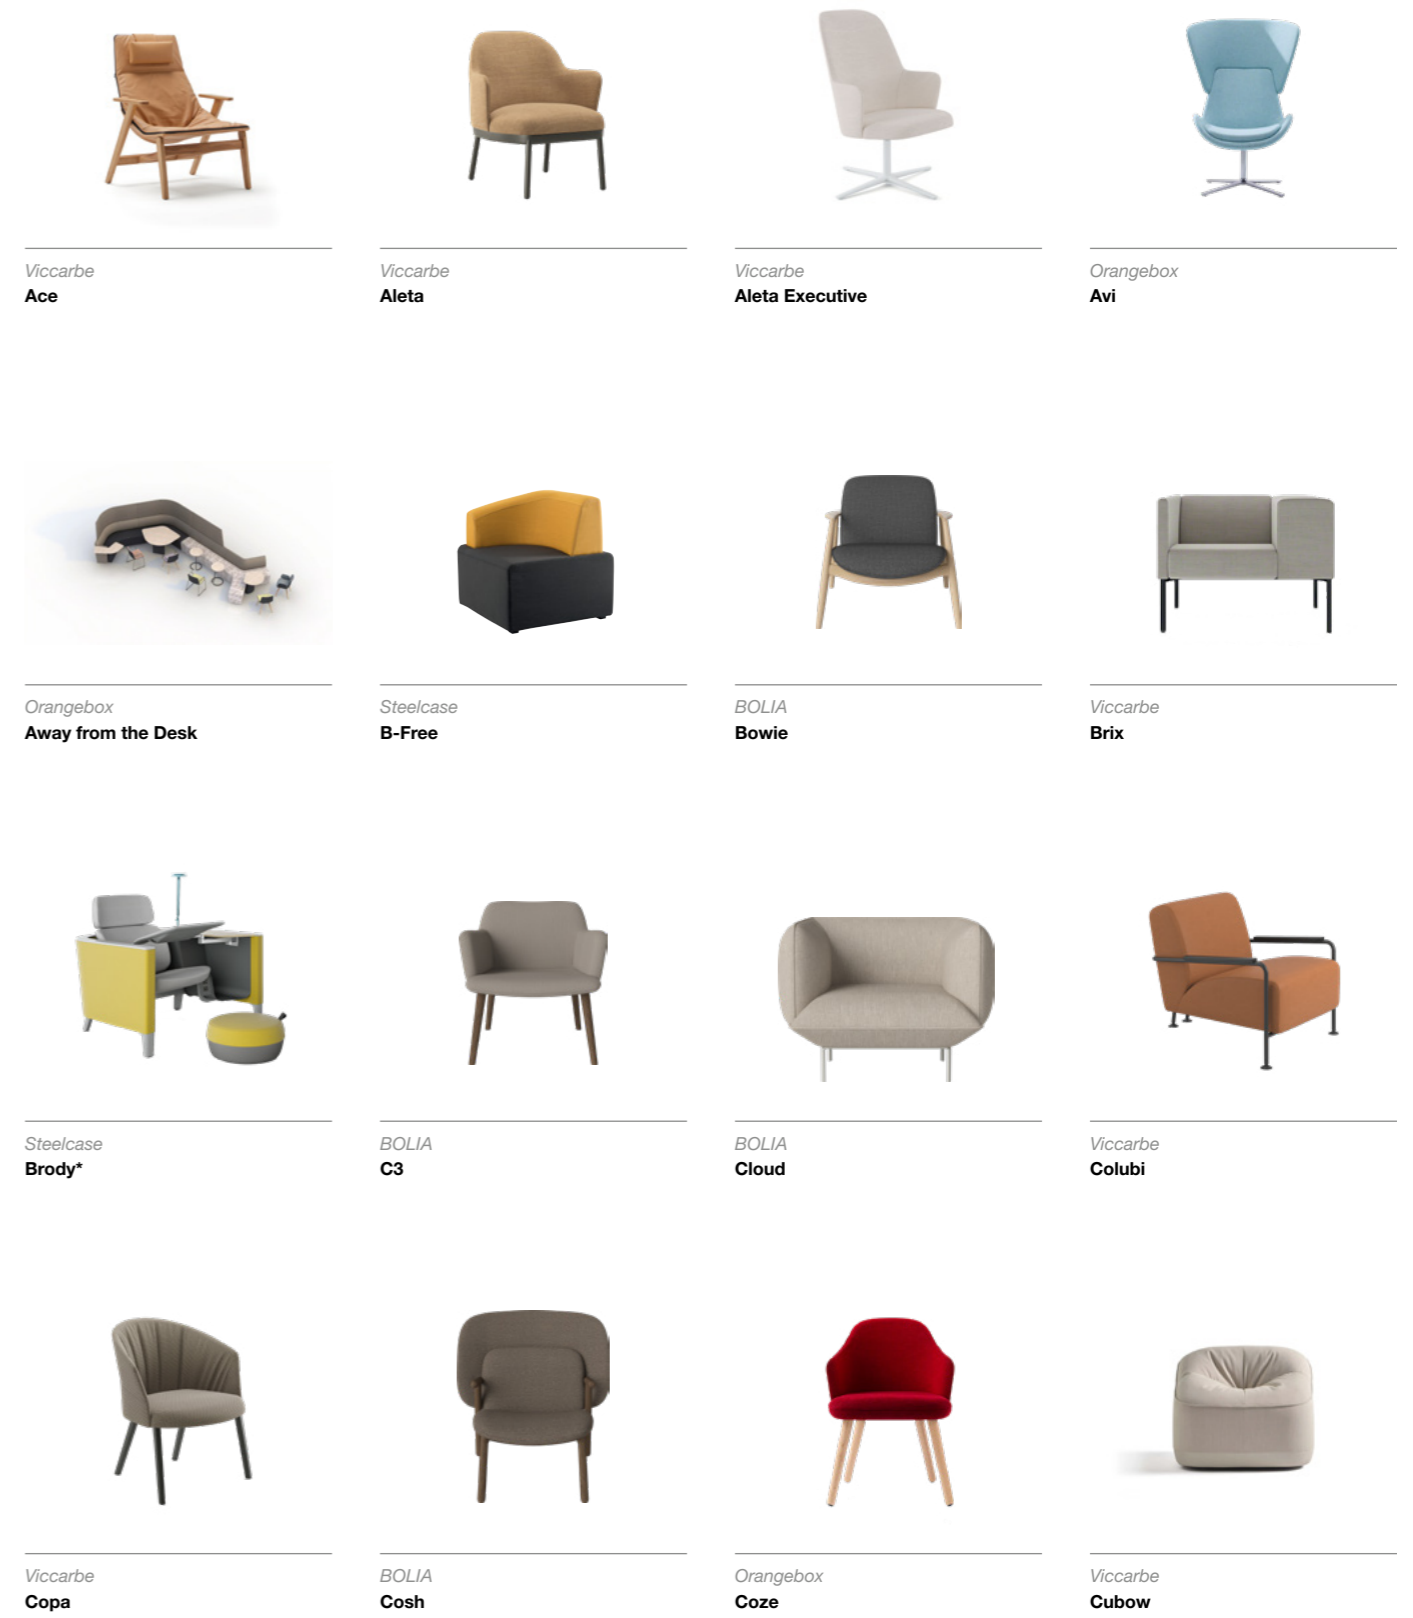

BOLIA
Scandinavia Remix

Vicarbe
Season

Vicarbe
Sistema Floor

Vicarbe
Sistema Legs

Vicarbe
Step

Orangebox
Vale

Coalesse
Visalia*

*Available in EMEA, excluding the United Kingdom and Ireland.

Established & Sons
Mollo

Armchairs + Lounge Chairs

BOLIA
Ripon

Viccarbe
Ace

Viccarbe
Aleta

Viccarbe
Aleta Executive

Orangebox
Avi

Orangebox
Away from the Desk