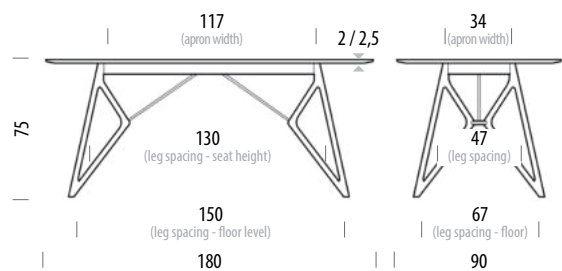

Table seating overview

Chair type	Number of chairs	90
Muna Chair	6