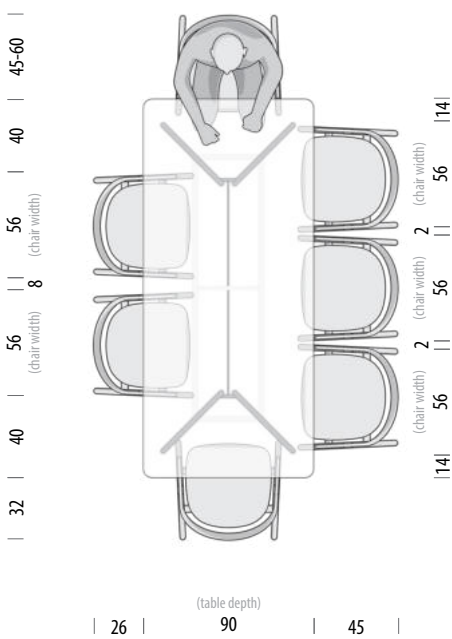

Tink table 200 x 90   **Size (cm)**
Item no: 03D / 0A1 / 5A5   W: 200   D: 90   H: 75

deepest chair fit 6 chairs   ← →   max. seating places 8 chairs