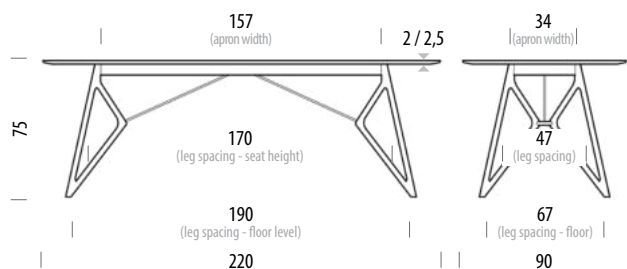

Table seating overview

Chair type	Number of chairs	90
Muna Chair	8