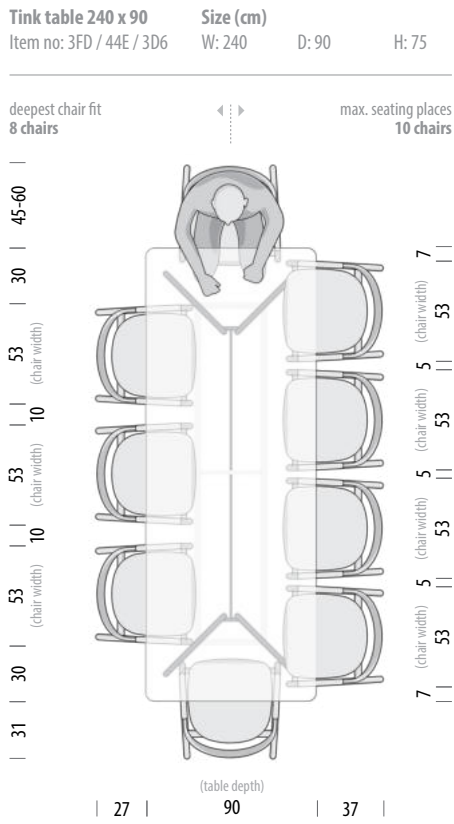

Tink Table

Seating overview - Muna chair | W: 53, D: 53, H: 75

Scale: 1:40

Version: 18-08-2025