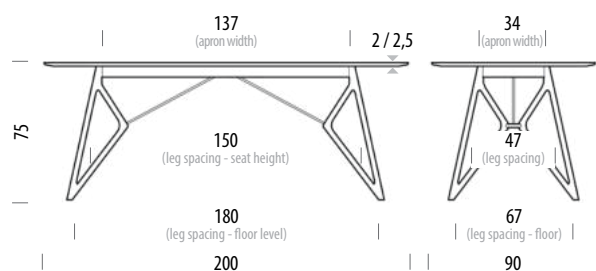

Table seating overview

Chair type	Number of chairs	90
Muna Chair	8