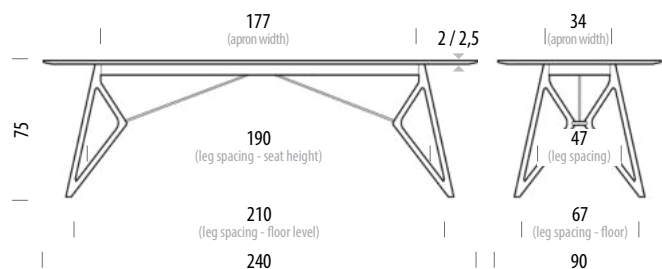

Table seating overview

Chair type	Number of chairs	90
Muna Chair	8