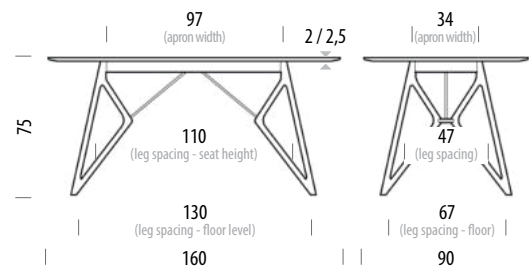

Table seating overview

Chair type	Number of chairs	90
Muna Chair	6