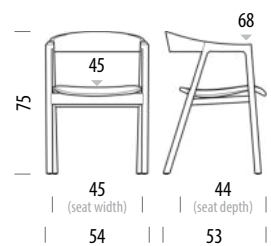

For all additional inquiries regarding Muna Chair please feel free to [contact us](#).

Muna Chair

Base Solid Wood, Seat Upholstered

Version: 23-7-2025

Basic info

Design Salih Teskeredžić**Product size** W: 54, D: 53, H: 75**Packaging** W: 58, D: 58, H: 80**Volume** 0,27 m³**Net weight** 6,2 kg**Gross weight** 8,7 kg

Item no. 0F0/69B

Felten gliders are included as standard • Assembled product

Additional dimensions	Width	Depth	Height
Seat	45	44	45
Armrest			68

Muna Chair

Base Solid Wood, Seat / backrest Veneer

Version: 23-7-2025

Basic info

Design Salih Teskeredžić**Product size** W: 54, D: 53, H: 75**Packaging** W: 58, D: 58, H: 80**Volume** 0,27 m³**Net weight** 6,2 kg**Gross weight** 8,7 kg

Item no. 0F0/69B

Felten gliders are included as standard • Assembled product