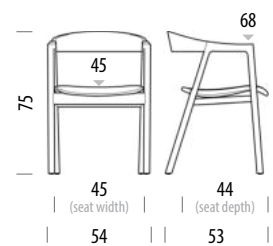

Item no. 0F0/69B

Felten gliders are included as standard • Assembled product

Additional dimensions	Width	Depth	Height
Seat	45	44	45
Armrest			68