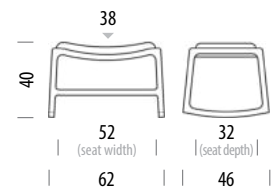

Item no. 092/6D1

Felten gliders are included as standard • Assembled product

Additional dimensions	Width	Depth	Height
Seat	52	32	38