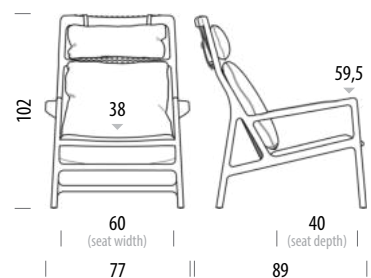

## Basic info

**Design** Salih Teskeredžić

**Product size** W: 77, D: 89, H: 102

**Packaging** W: 91,5, D: 81,5, H: 108

**Volume** 0,81 m<sup>3</sup>

**Net weight** 11,2 kg

**Gross weight** 17,1 kg

Item no. 091/6C8

Felten gliders are included as standard • Assembled product

Additional dimensions	Width	Depth	Height
Seat	60	40	38
Armrest			59,5

## Basic info

<b>Design</b>	Salih Teskeredžić
<b>Product size</b>	W: 62, D: 46, H: 40
<b>Packaging</b>	W: 64, D: 48, H: 43
<b>Volume</b>	0,13 m <sup>3</sup>
<b>Net weight</b>	4,4 kg
<b>Gross weight</b>	5,8 kg