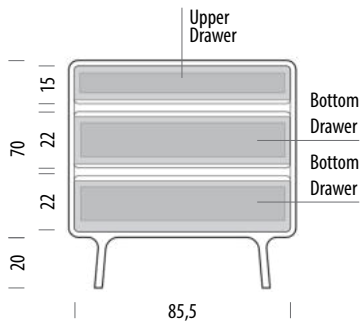

Fawn Cabinet

Body Solid Wood

Version: 07-08-2025

Basic info

Design	Salih Teskeredžić
Product size	W: 90, D: 45, H: 110
Packaging	W: 92, D: 47, H: 115
Volume	0,50 m ³
Net weight	47,7 kg
Gross weight	54,9 kg

Item no. 01C

Assembled product

Internal storage dimensions	Width	Depth	Height
Drawer	81	35	8
Upper Compartment	86	39	27-33
Bottom Compartment	86	39	28-35

▲ ▼ Arrows indicate that the shelves are height-adjustable and removable

Fawn Drawer

Body Solid Wood

Version: 07-08-2025

Basic info

Design Salih Teskeredžić

Product size W: 90, D: 45, H: 90

Packaging W: 92, D: 47, H: 95

Volume 0,41 m³

Net weight 48,2 kg

Gross weight 55 kg

Item no. 01D

Assembled product

Internal storage dimensions	Width	Depth	Height
Upper Drawer	81	35	8
Bottom Drawer	81	35	14

Fawn Dresser

Body Solid Wood

Version: 07-08-2025