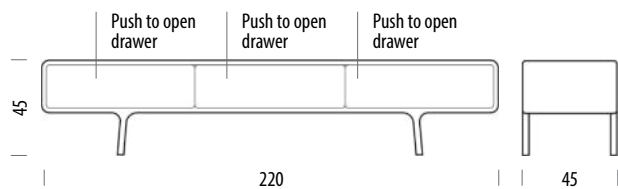

▲ Arrows indicate that the shelves are height-adjustable and removable
▼

Fawn Lowboard - 3 Drawers

Body Solid Wood

Version: 07-08-2025

Basic info

Design Salih Teskeredžić

Product size W: 220, D: 45, H: 45

Packaging W: 222, D: 47, H: 50

Volume 0,52 m³

Net weight 46,6 kg

Gross weight 55,6 kg

Item no. 01B

Assembled product

Internal storage dimensions	Width	Depth	Height
Drawer	65	35	14

Fawn Sideboard 150

Body Solid Wood

Version: 07-08-2025

Basic info

Design Salih Teskeredžić

Product size W: 150, D: 45, H: 65

Packaging W: 152, D: 51, H: 70

Volume 0,54 m³

Net weight 51,4 kg

Gross weight 58,6 kg

Item no. 162

Assembled product

Internal storage dimensions	Width	Depth	Height
Left Compartment	47	39	15-22
Drawer	44	35	11
Right Compartment	47	39	15-22
Cable hole	14		5

▲ Arrows indicate that the shelves are height-adjustable and removable