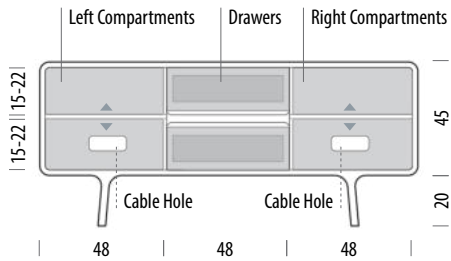

Volume 0,52 m³

Net weight 46,6 kg

Gross weight 55,6 kg

Item no. 01B

Assembled product

Internal storage dimensions	Width	Depth	Height
Drawer	65	35	14

Fawn Sideboard 150

Body Solid Wood

Version: 07-08-2025

Basic info

Design Salih Teskeredžić

Product size W: 150, D: 45, H: 65

Packaging W: 152, D: 51, H: 70

Volume 0,54 m³

Net weight 51,4 kg

Gross weight 58,6 kg

Item no. 162

Assembled product

Internal storage dimensions	Width	Depth	Height
Left Compartment	47	39	15-22
Drawer	44	35	11
Right Compartment	47	39	15-22
Cable hole	14		5

▲ Arrows indicate that the shelves are height-adjustable and removable

Fawn Sideboard 180

Body Solid Wood

Version: 07-08-2025

Basic info

Design	Salih Teskeredžić
Product size	W: 180, D: 45, H: 65
Packaging	W: 182, D: 47, H: 70
Volume	0,60 m ³
Net weight	61,4 kg
Gross weight	70,9 kg