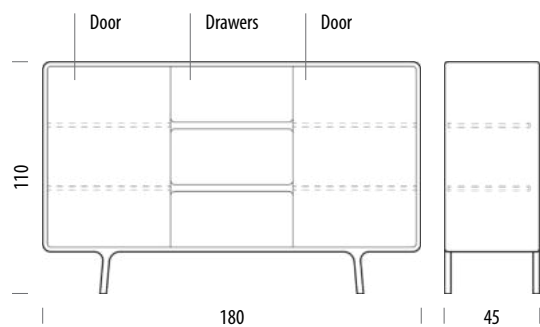

Net weight 48,2 kg

Gross weight 55 kg

Item no. 01D

Assembled product

Internal storage dimensions	Width	Depth	Height
Upper Drawer	81	35	8
Bottom Drawer	81	35	14

Fawn Dresser

Body Solid Wood

Version: 07-08-2025

Basic info

Design Salih Teskeredžić

Product size W: 180, D: 45, H: 110

Packaging W: 182, D: 47, H: 115

Volume 0,98 m³

Net weight 91,5 kg

Gross weight 101 kg

Item no. 01E

Assembled product

Internal storage dimensions	Width	Depth	Height
Upper Compartment	58	39	24-31
Middle Compartment	58	39	21-34
Bottom Compartment	58	39	23-29
Drawer	53	35	14

▲ Arrows indicate that the shelves are height-adjustable and removable

▼

Fawn Wardrobe

Body Solid Wood

Basic info

Design Salih Teskeredžić

Product size W: 90, D: 45, H: 200

Packaging W: 92, D: 47, H: 205

Volume 0,89 m³