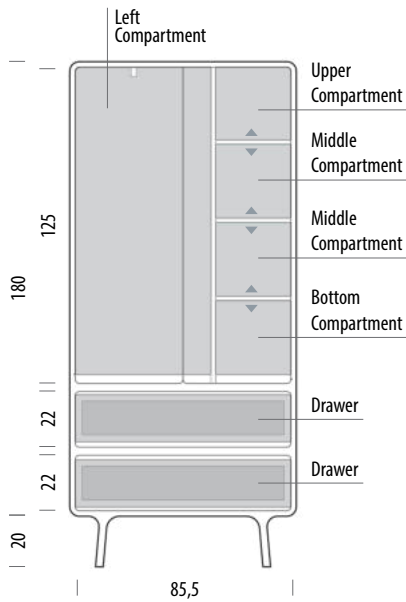

Assembled product

Internal storage dimensions	Width	Depth	Height
Upper Compartment	58	39	24-31
Middle Compartment	58	39	21-34
Bottom Compartment	58	39	23-29
Drawer	53	35	14

▲ Arrows indicate that the shelves are height-adjustable and removable

▼

Fawn Wardrobe

Body Solid Wood

Basic info

Design Salih Teskeredžić

Product size W: 90, D: 45, H: 200

Packaging W: 92, D: 47, H: 205

Volume 0,89 m³

Net weight 92,7 kg

Gross weight 101,7 kg

Item no. 01F

Assembled product

Internal storage dimensions	Width	Depth	Height
Left Compartment	54	39	122
Upper Compartment	30	39	26-32
Middle Compartment	30	39	23-35
Bottom Compartment	30	39	26-32
Drawer	81	35	14

W: 53, D: 45, H: 43

Packaging

W: 55,5, D: 51,5, H: 48,5

Volume

0,14 m³

Net weight

15,3 kg

Gross weight