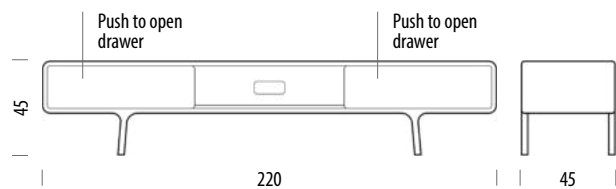

For all additional inquiries regarding Fawn storage units please feel free to [contact us](#).

Fawn Lowboard - 2 Drawers

Body Solid Wood

Basic info

Design Salih Teskeredžić

Product size W: 220, D: 45, H: 45

Packaging W: 222, D: 47, H: 50

Volume 0,52 m³

Net weight 43,6 kg

Gross weight 52,6 kg

Item no. 01A

Assembled product

Internal storage dimensions	Width	Depth	Height
Left Drawer	64	35	14
Compartment	72	43	19
Right Drawer	64	35	14
Cable hole	14		5

▲ Arrows indicate that the shelves are height-adjustable and removable
▼

Fawn Lowboard - 3 Drawers

Body Solid Wood

Version: 07-08-2025

Basic info

Design Salih Teskeredžić

Product size W: 220, D: 45, H: 45

Packaging W: 222, D: 47, H: 50

Volume 0,52 m³

Net weight 46,6 kg

Gross weight 55,6 kg

Item no. 01B

Assembled product

Internal storage dimensions	Width	Depth	Height
Drawer	65	35	14

Fawn Sideboard 150

Body Solid Wood