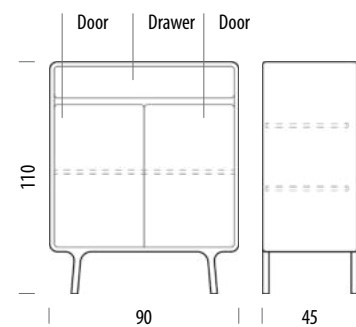

Fawn Sideboard 180

Body Solid Wood

Version: 07-08-2025

Basic info

Design	Salih Teskeredžić
Product size	W: 180, D: 45, H: 65
Packaging	W: 182, D: 47, H: 70
Volume	0,60 m ³
Net weight	61,4 kg
Gross weight	70,9 kg

Item no. 019

Assembled product

Internal storage dimensions	Width	Depth	Height
Left Compartment	57	39	15-22
Drawer	54	35	11
Right Compartment	57	39	15-22
Cable hole	14		5

▲ Arrows indicate that the shelves are height-adjustable and removable

Fawn Cabinet

Body Solid Wood

Version: 07-08-2025

Basic info

Design	Salih Teskeredžić
Product size	W: 90, D: 45, H: 110
Packaging	W: 92, D: 47, H: 115
Volume	0,50 m ³
Net weight	47,7 kg
Gross weight	54,9 kg

Item no. 01C

Assembled product

Internal storage dimensions	Width	Depth	Height
Drawer	81	35	8
Upper Compartment	86	39	27-33
Bottom Compartment	86	39	28-35

▲ ▼ Arrows indicate that the shelves are height-adjustable and removable