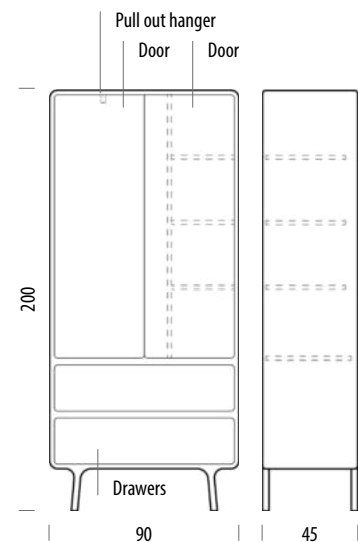

Fawn Wardrobe

Body Solid Wood

Basic info

Design Salih Teskeredžić

Product size W: 90, D: 45, H: 200

Packaging W: 92, D: 47, H: 205

Volume 0,89 m³

Net weight 92,7 kg

Gross weight 101,7 kg

Item no. 01F

Assembled product

Internal storage dimensions	Width	Depth	Height
Left Compartment	54	39	122
Upper Compartment	30	39	26-32
Middle Compartment	30	39	23-35
Bottom Compartment	30	39	26-32
Drawer	81	35	14

▲▲ Arrows indicate that the shelves are height-adjustable and removable