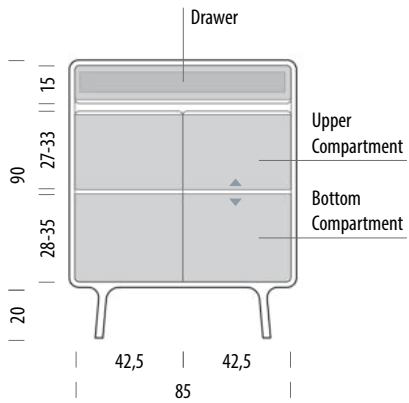

Fawn Sideboard 180

Body Solid Wood

Version: 07-08-2025

Basic info

Design	Salih Teskeredžić
Product size	W: 180, D: 45, H: 65
Packaging	W: 182, D: 47, H: 70
Volume	0,60 m ³
Net weight	61,4 kg
Gross weight	70,9 kg

Item no. 019

Assembled product

Internal storage dimensions	Width	Depth	Height
Left Compartment	57	39	15-22
Drawer	54	35	11
Right Compartment	57	39	15-22
Cable hole	14		5

▲ Arrows indicate that the shelves are height-adjustable and removable

Fawn Cabinet

Body Solid Wood

Version: 07-08-2025

Basic info

Design	Salih Teskeredžić
Product size	W: 90, D: 45, H: 110
Packaging	W: 92, D: 47, H: 115
Volume	0,50 m ³
Net weight	47,7 kg
Gross weight	54,9 kg

Item no. 01C

Assembled product

Internal storage dimensions	Width	Depth	Height
Drawer	81	35	8
Upper Compartment	86	39	27-33
Bottom Compartment	86	39	28-35

▲ ▼ Arrows indicate that the shelves are height-adjustable and removable