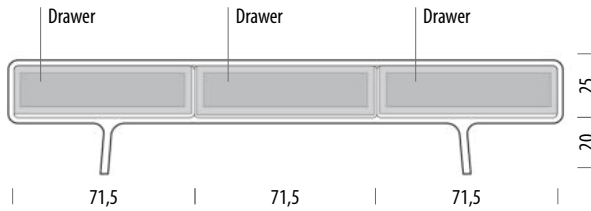

For all additional inquiries regarding Fawn storage units please feel free to [contact us](#).

Fawn Lowboard - 2 Drawers

Body Solid Wood

Basic info

Design Salih Teskeredžić

Product size W: 220, D: 45, H: 45

Packaging W: 222, D: 47, H: 50

Volume 0,52 m³

Net weight 43,6 kg

Gross weight 52,6 kg

Item no. 01A

Assembled product

Internal storage dimensions	Width	Depth	Height
Left Drawer	64	35	14
Compartment	72	43	19
Right Drawer	64	35	14
Cable hole	14		5

▲ Arrows indicate that the shelves are height-adjustable and removable
▼

Fawn Lowboard - 3 Drawers

Body Solid Wood

Version: 07-08-2025

Basic info

Design Salih Teskeredžić

Product size W: 220, D: 45, H: 45

Packaging W: 222, D: 47, H: 50

Volume 0,52 m³

Net weight 46,6 kg

Gross weight 55,6 kg

Item no. 01B

Assembled product

Internal storage dimensions	Width	Depth	Height
Drawer	65	35	14

Fawn Sideboard 150

Body Solid Wood