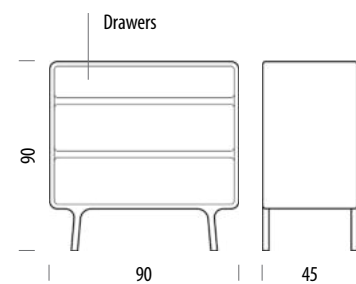

Fawn Drawer

Body Solid Wood

Version: 07-08-2025

Basic info

Design Salih Teskeredžić

Product size W: 90, D: 45, H: 90

Packaging W: 92, D: 47, H: 95

Volume 0,41 m³

Net weight 48,2 kg

Gross weight 55 kg

Item no. 01D

Assembled product

Internal storage dimensions	Width	Depth	Height
Upper Drawer	81	35	8
Bottom Drawer	81	35	14

Fawn Dresser

Body Solid Wood

Version: 07-08-2025

Basic info

Design Salih Teskeredžić

Product size W: 180, D: 45, H: 110

Packaging W: 182, D: 47, H: 115

Volume 0,98 m³

Net weight 91,5 kg

Gross weight 101 kg

Item no. 01E

Assembled product

Internal storage dimensions	Width	Depth	Height
Upper Compartment	58	39	24-31
Middle Compartment	58	39	21-34
Bottom Compartment	58	39	23-29
Drawer	53	35	14

▲ Arrows indicate that the shelves are height-adjustable and removable