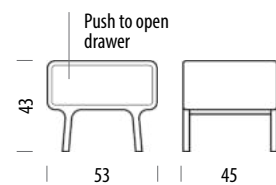

▲▲ Arrows indicate that the shelves are height-adjustable and removable

Fawn Nightstand

Body Solid Wood

Version: 07-08-2025

Basic info

Design

Salih Teskeredžić

Product size

W: 53, D: 45, H: 43

Packaging

W: 55,5, D: 51,5, H: 48,5

Volume

0,14 m³

Net weight

15,3 kg

Gross weight

17,3 kg

Item no. 190

Assembled product

Internal storage dimensions	Width	Depth	Height
Drawer	44	35	11

Fawn Storage Units

Available wood types and finishes

Version: 07-08-2025

SOLID WOOD