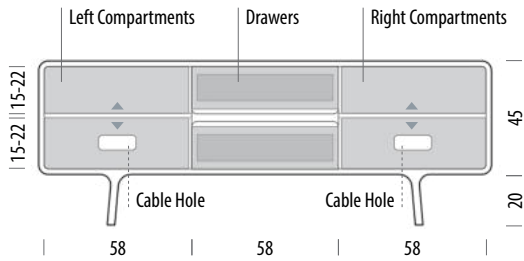

Volume 0,52 m³

Net weight 46,6 kg

Gross weight 55,6 kg

Item no. 01B

Assembled product

Internal storage dimensions	Width	Depth	Height
Drawer	65	35	14

Fawn Sideboard 150

Body Solid Wood

Item no. 162

Assembled product

Internal storage dimensions	Width	Depth	Height
Left Compartment	47	39	15-22
Drawer	44	35	11
Right Compartment	47	39	15-22
Cable hole	14		5

▲ Arrows indicate that the shelves are height-adjustable and removable

Fawn Sideboard 180

Body Solid Wood

Version: 07-08-2025

Basic info

Design	Salih Teskeredžić
Product size	W: 180, D: 45, H: 65
Packaging	W: 182, D: 47, H: 70
Volume	0,60 m ³
Net weight	61,4 kg
Gross weight	70,9 kg

Item no. 019

Assembled product

Internal storage dimensions	Width	Depth	Height
Left Compartment	57	39	15-22
Drawer	54	35	11
Right Compartment	57	39	15-22
Cable hole	14		5

▲ Arrows indicate that the shelves are height-adjustable and removable