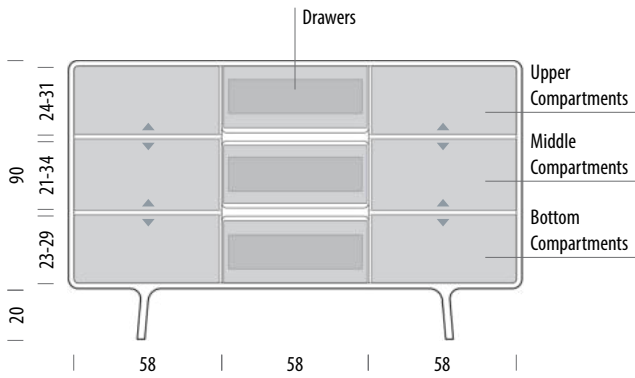

Net weight 48,2 kg

Gross weight 55 kg

Item no. 01D

Assembled product

Internal storage dimensions	Width	Depth	Height
Upper Drawer	81	35	8
Bottom Drawer	81	35	14

Fawn Dresser

Body Solid Wood

Version: 07-08-2025

Basic info

Design Salih Teskeredžić

Product size W: 180, D: 45, H: 110

Packaging W: 182, D: 47, H: 115

Volume 0,98 m³

Net weight 91,5 kg

Gross weight 101 kg

Item no. 01E

Assembled product

Internal storage dimensions	Width	Depth	Height
Upper Compartment	58	39	24-31
Middle Compartment	58	39	21-34
Bottom Compartment	58	39	23-29
Drawer	53	35	14

▲ Arrows indicate that the shelves are height-adjustable and removable