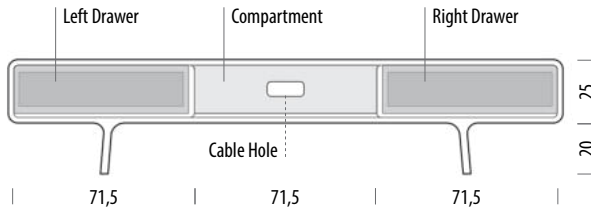

For all additional inquiries regarding Fawn storage units please feel free to [contact us](#).

Fawn Lowboard - 2 Drawers

Body Solid Wood

Basic info

Design Salih Teskeredžić

Product size W: 220, D: 45, H: 45

Packaging W: 222, D: 47, H: 50

Volume 0,52 m³

Net weight 43,6 kg

Gross weight 52,6 kg

Item no. 01A

Assembled product

Internal storage dimensions	Width	Depth	Height
Left Drawer	64	35	14
Compartment	72	43	19
Right Drawer	64	35	14
Cable hole	14		5

▲ Arrows indicate that the shelves are height-adjustable and removable
▼

Fawn Lowboard - 3 Drawers

Body Solid Wood

Version: 07-08-2025

Basic info

Design Salih Teskeredžić

Product size W: 220, D: 45, H: 45

Packaging W: 222, D: 47, H: 50

Volume 0,52 m³

Net weight 46,6 kg

Gross weight 55,6 kg

Item no. 01B

Assembled product

Internal storage dimensions	Width	Depth	Height
Drawer	65	35	14

Fawn Sideboard 150

Body Solid Wood