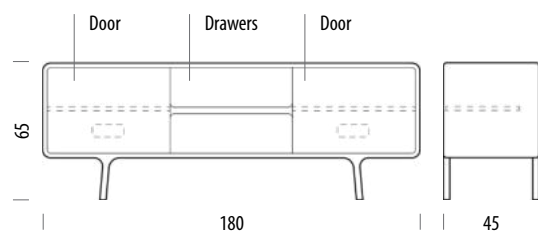

Item no. 162

Assembled product

Internal storage dimensions	Width	Depth	Height
Left Compartment	47	39	15-22
Drawer	44	35	11
Right Compartment	47	39	15-22
Cable hole	14		5

▲ Arrows indicate that the shelves are height-adjustable and removable

Fawn Sideboard 180

Body Solid Wood

Version: 07-08-2025

Basic info

Design	Salih Teskeredžić
Product size	W: 180, D: 45, H: 65
Packaging	W: 182, D: 47, H: 70
Volume	0,60 m ³
Net weight	61,4 kg
Gross weight	70,9 kg

Item no. 019

Assembled product

Internal storage dimensions	Width	Depth	Height
Left Compartment	57	39	15-22
Drawer	54	35	11
Right Compartment	57	39	15-22
Cable hole	14		5

▲ Arrows indicate that the shelves are height-adjustable and removable

Fawn Cabinet

Body Solid Wood

Version: 07-08-2025

Basic info

Design	Salih Teskeredžić
Product size	W: 90, D: 45, H: 110
Packaging	W: 92, D: 47, H: 115
Volume	0,50 m ³
Net weight	47,7 kg
Gross weight	54,9 kg