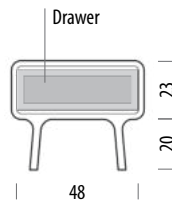

▲▲ Arrows indicate that the shelves are height-adjustable and removable

Fawn Nightstand

Body Solid Wood

Version: 07-08-2025

Basic info

Design

Salih Teskeredžić

Product size

W: 53, D: 45, H: 43

Packaging

W: 55,5, D: 51,5, H: 48,5

Volume

0,14 m³

Net weight

15,3 kg

Gross weight

17,3 kg

Item no. 190

Assembled product

Internal storage dimensions	Width	Depth	Height
Drawer	44	35	11

Fawn Storage Units

Available wood types and finishes

Version: 07-08-2025

SOLID WOOD