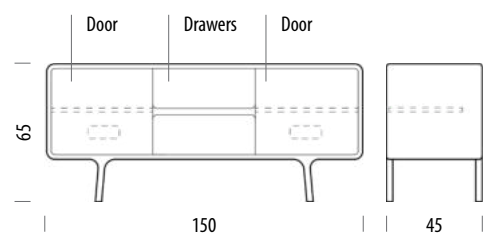

Volume 0,52 m³

Net weight 46,6 kg

Gross weight 55,6 kg

Item no. 01B

Assembled product

Internal storage dimensions	Width	Depth	Height
Drawer	65	35	14

Fawn Sideboard 150

Body Solid Wood

Version: 07-08-2025

Basic info

Design Salih Teskeredžić

Product size W: 150, D: 45, H: 65

Packaging W: 152, D: 51, H: 70

Volume 0,54 m³

Net weight 51,4 kg

Gross weight 58,6 kg

Item no. 162

Assembled product

Internal storage dimensions	Width	Depth	Height
Left Compartment	47	39	15-22
Drawer	44	35	11
Right Compartment	47	39	15-22
Cable hole	14		5

▲ Arrows indicate that the shelves are height-adjustable and removable

Fawn Sideboard 180

Body Solid Wood

Version: 07-08-2025

Basic info

Design	Salih Teskeredžić
Product size	W: 180, D: 45, H: 65
Packaging	W: 182, D: 47, H: 70
Volume	0,60 m ³
Net weight	61,4 kg
Gross weight	70,9 kg