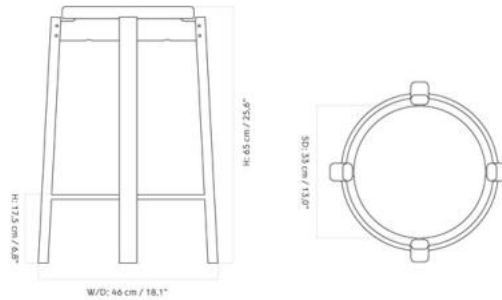

SKU	71208-004959	COUNTRY OF ORIGIN	LT
EAN	5709262247202	MATERIALS	Solid Oak, Stainless Steel
DESIGNER	Kroeyer-Saetter-Lassen	TESTS & CERTIFICATIONS	ANSI: BIFMA X5.4-2020
PRODUCT TYPE	Counter Stool	CO2e	68.08 kg
ENVIRONMENT	Indoor	WARRANTY	10 years (Download)
		CARE INSTRUCTIONS	Base Material Footrest Material Un-Upholstery Material
		ASSEMBLY INSTRUCTIONS	Download

PASSAGE COUNTER STOOL
UN-UPHOLSTERED - 4-LEGS BASE - OAK, SOLID, NATURAL - OAK, SOLID, NATURAL - STEEL,
STAINLESS

Designed by *Kroeyer-Saetter-Lassen*

Technical Specifications

DIMENSIONS	Seat Height: 65 cm Seat Depth: 33 cm Feet Height: 17.5 cm Product Height: 65 cm Product Width: 46 cm Product Depth: 46 cm Product Diameter - Ø: cm	PRODUCTION PROCESS	CNC-cut solid wood. Passage Counter Stool comes with different footing options and is available with or without a padded seat for added comfort. A balanced blend of functionality and refined aesthetics.
WEIGHT	4.5, kg		
PACKAGING TYPE	Brown Box		
PACKAGING MEASUREMENTS	H x W x D 70.5, cm x 47, cm x 47, cm		