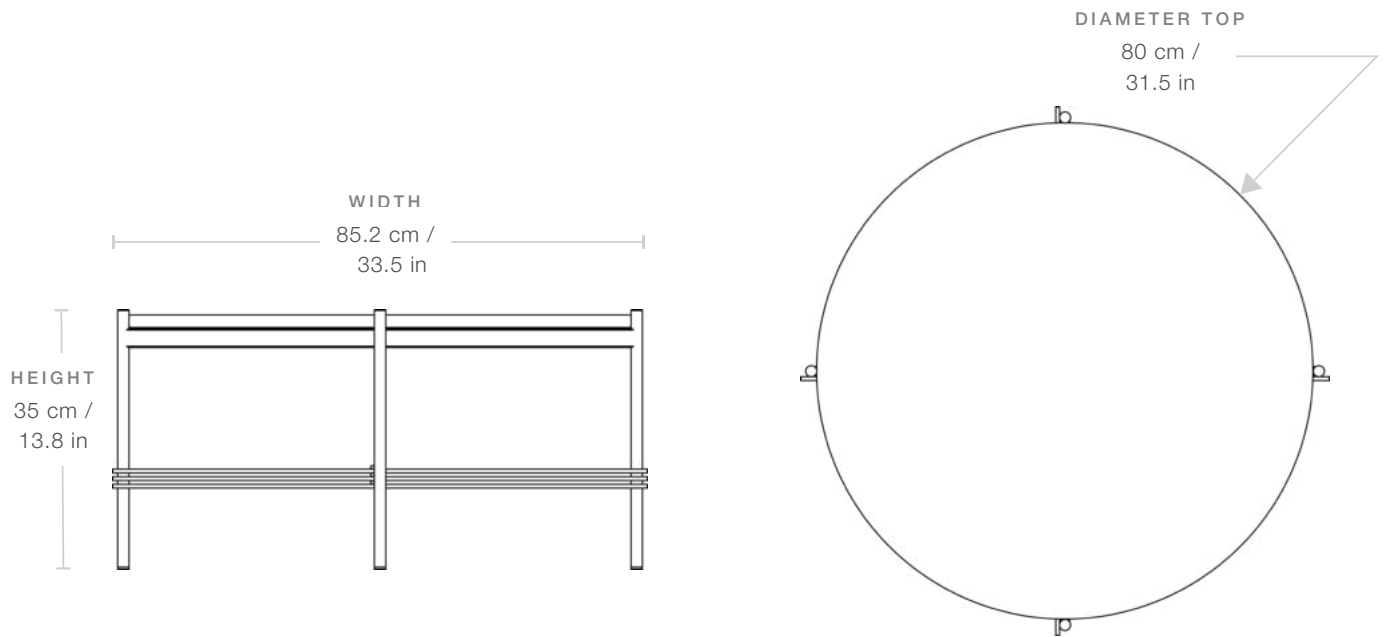

**WIDTH** 85.2 cm / 33.5 in**HEIGHT** 35 cm / 13.78 in**TABLE TOP THICKNESS** 2 cm / 0.8 in**DIAMETER LEG** 1.4 cm / 0.6 in

Weight

TOTAL WEIGHT 31.5 kg / 69.4 lbs**LEGS WEIGHT** 4.5 / 9.9 lbs**TABLE TOP** 27 kg / 59.5 lbs

Packaging

NUMBER OF PARCELS 2

PARCEL 1 (TABLE TOP)

PACKAGING LENGTH	90.4 cm / 35.6 in
PACKAGING WIDTH	90.4 cm / 35.6 in
PACKAGING HEIGHT	6 cm / 2.4 in
PACKAGING WEIGHT	14 kg / 30.9 lbs
GROSS WEIGHT)	41 kg / 90.4 lbs

PARCEL 2 (TABLE FRAME)

PACKAGING LENGTH	65 cm / 25.6 in
PACKAGING WIDTH	65 cm / 25.6 in
PACKAGING HEIGHT	37.9 cm/ 14.9 in
PACKAGING WEIGHT	1 kg / 2.2 lbs
GROSS WEIGHT)	5.5 kg / 12.1 lbs

SUSTAINABILITY	Parts can be separated and sorted for recycling
-----------------------	---