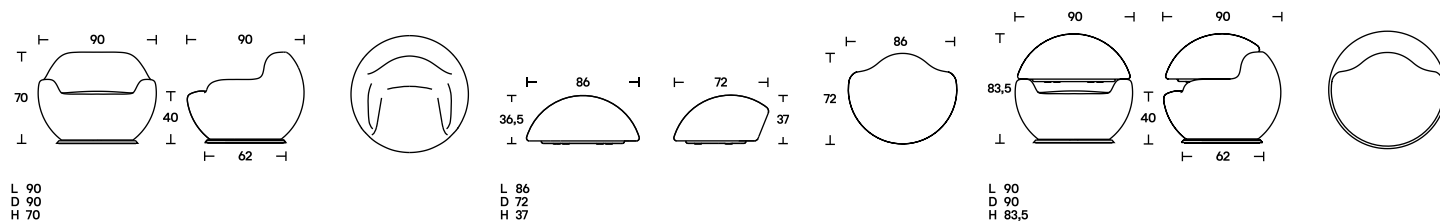

Dimensions

Finishes

The load-bearing structure of the armchair is in wood with padding in polyurethane foam with differentiated density inserts. Available in a fixed version or swivel with return mechanism. The base is in matt graphite grey coated steel (RAL 9011) or with housing in thermoformed ABS in a shiny chrome finish. The pouf has polyurethane padding and base in medium density fibreboard, painted matt black.

The upholstery is non-removable and completely covers the two elements.

Coating

- Maia | cat. B
- Anima | cat. C
- Anouk | cat. C
- Noah | cat. C
- Taiga | cat. C
- Dune | cat. D
- Emmi | cat. D
- Paradise | cat. E
- Parigi | cat. F
- Savanna | cat. F
- Hero 2 | cat. G
- Keiga | cat. G
- Moss | cat. G
- Zero | cat. G

Structure

- chrome-plated
- matt painted graphite grey
- X054

[Discover all product finishes](#)