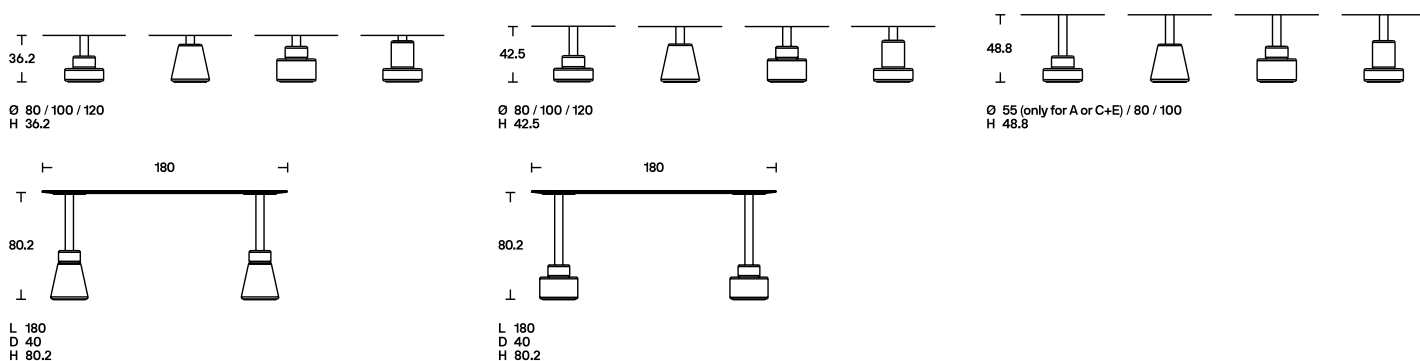

# Menhir

---

Year	1983 - 2020
Designer	Giotto Stoppino, Lodovico Acerbis

---

With a daring approach to materials, the Menhir low tables becomes a composition of colours and textures that eloquently illustrates the sculptural simplicity of Lodovico Acerbis and Giotto Stoppino's inventions of new forms. With a Greek-like classicism, the table's column connects the monumental marble base, matte in its contemporary version, to a tabletop available in dark stained walnut, black ash, lacquered and in the new version in cast glass, creating a striking exchange between colours and elements.

**Dimensions**

**Finishes**

The tops are available in the finishes:

- gloss lacquered in the colours black, white, SW white, linen, sand, clay, burgundy, pink, dark green, mustard yellow, brick red and navy blue.
- essence, special inlaid and brushed open grain veneer, in black ash and dark stained walnut.
- cast glass, extra clear glass plate hot molded with smooth and glossy upper side, wrinkled (for casting) and semi transparent back-lacquered lower side, in the colours black, mustard yellow, English green, pink.