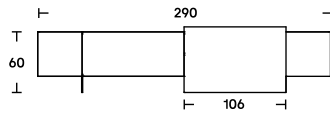

Alterego low

Year	2018
Designer	Giacomo Moor

Alterego low sideboard springs from designer Giacomo Moor's sensitivity for craftsmanship paired with Acerbis' ability to experiment and innovate. The proportions of the credenza are generous, but the almost invisible, transparent base and the glow of the back-lighting create an unusually beautiful optical effect of suspended airiness. Visually, the full-height front panel appears to be the only supporting element, but it's merely a sliding door to the main compartments inside. Alterego low sideboard is dedicated both to storage and to home entertainment, designed to accommodate multimedia systems with its central space fitted with glass shelves and holes for cables. The drawer compartment is backlit and can be equipped with an opalescent methacrylate bottle holder bar accessory.

Dimensions

L 246
P 49,5
H 65

L 290
P 49,5
H 65

P 49,5
H 65

Finishes

Cabinet and hinged doors:

_ frame dark stained walnut veneer, or matt or glossy lacquer in the colours black, white, SW white, linen, sand, clay, burgundy, pink, dark green, mustard yellow, brick red and navy blue;