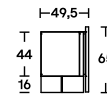

Dimensions

L 246
P 49,5
H 65

L 290
P 49,5
H 65

P 49,5
H 65

Finishes

Cabinet and hinged doors:

_ frame dark stained walnut veneer, or matt or glossy lacquer in the colours black, white, SW white, linen, sand, clay, burgundy, pink, dark green, mustard yellow, brick red and navy blue;