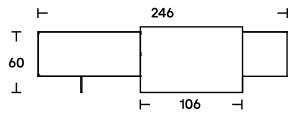

Alterego low

Year	2018
Designer	Giacomo Moor

Alterego low sideboard springs from designer Giacomo Moor's sensitivity for craftsmanship paired with Acerbis' ability to experiment and innovate. The proportions of the credenza are generous, but the almost invisible, transparent base and the glow of the back-lighting create an unusually beautiful optical effect of suspended airiness. Visually, the full-height front panel appears to be the only supporting element, but it's merely a sliding door to the main compartments inside. Alterego low sideboard is dedicated both to storage and to home entertainment, designed to accommodate multimedia systems with its central space fitted with glass shelves and holes for cables. The drawer compartment is backlit and can be equipped with an opalescent methacrylate bottle holder bar accessory.

Dimensions

L 246
P 49,5
H 65

L 290
P 49,5
H 65

P 49,5
H 65

Finishes

Cabinet and hinged doors:

_ frame dark stained walnut veneer, or matt or glossy lacquer in the colours black, white, SW white, linen, sand, clay, burgundy, pink, dark green, mustard yellow, brick red and navy blue;