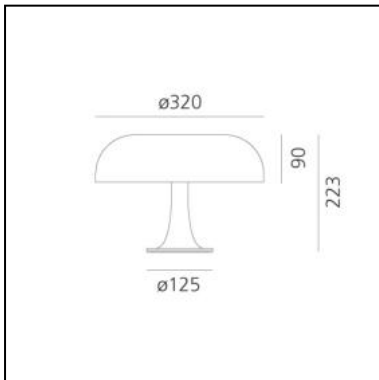

LUMINAIRE *

- Watt: **20W**
- Voltage: **220V-240V**

* Photometric data may vary depending on the source installed. Light measurements are provided in relative form and technical lighting calculations may be updated according to the effective source used.

DESCRIPTION

Nessino is an icon of Italian design from the '60s, a decade that heralded the conquest of modernity in which design redefined the domestic landscape through the first uses of plastics. Innovative and democratic, its expressive form inspired by nature interprets and challenges industrial manufacturing technology.

FEATURES

- Product Code: **S0039060A08**
- Colour: **Green**
- Installation: **Table**
- Material: **Technopolymer body and diffuser**
- Series: **Design Collection**
- Environment: **Indoor**
- Emission: **Diffused And Direct**
- design by: **Giancarlo Mattioli, Gruppo Architetti Urbanisti Città Nuova**

DIMENSIONS

- Height: **223 mm**
- Diameter: **320 mm**
- Base Diameter: **125 mm**
- Impact Resistance: **N/D**

SOURCES NOT INCLUDED

- Category: **LED RETROFIT**
- Number: **4**
- Watt: **MAX 6W**
- Socket: **E14**