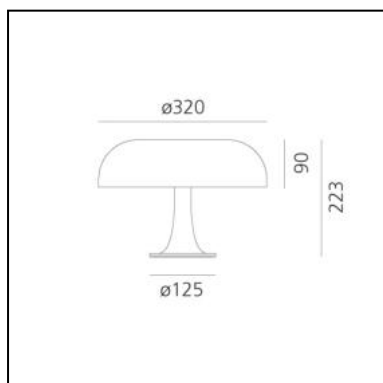

LUMINAIRE *

- Watt: **20W**
- Voltage: **220V-240V**

* Photometric data may vary depending on the source installed.
Light measurements are provided in relative form and technical lighting calculations may be updated according to the effective source used.

DESCRIPTION

Nessino is an icon of Italian design from the '60s, a decade that heralded the conquest of modernity in which design redefined the domestic landscape through the first uses of plastics. Innovative and democratic, its expressive form inspired by nature interprets and challenges industrial manufacturing technology.

FEATURES

- Product Code: **S0039060A05**
- Colour: **Black**
- Installation: **Table**
- Material: **Technopolymer body and diffuser**
- Series: **Design Collection**
- Environment: **Indoor**
- Emission: **Diffused And Direct**
- design by: **Giancarlo Mattioli, Gruppo Architetti Urbanisti Città Nuova**

DIMENSIONS

- Height: **223 mm**
- Diameter: **320 mm**
- Base Diameter: **125 mm**

SOURCES NOT INCLUDED

- Category: **LED RETROFIT**
- Number: **4**
- Watt: **MAX 6W**
- Socket: **E14**