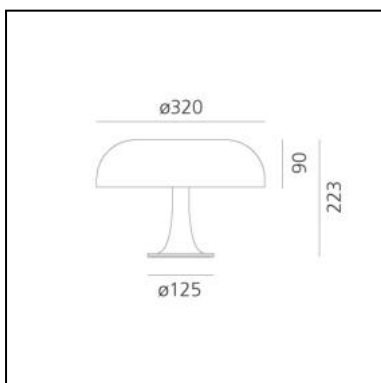

LUMINAIRE *

- Watt: **20W**
- Voltage: **220V-240V**

* Photometric data may vary depending on the source installed.
Light measurements are provided in relative form and technical lighting calculations may be updated according to the effective source used.

DESCRIPTION

Nessino is an icon of Italian design from the '60s, a decade that heralded the conquest of modernity in which design redefined the domestic landscape through the first uses of plastics. Innovative and democratic, its expressive form inspired by nature interprets and challenges industrial manufacturing technology.

FEATURES

- Product Code: **S0039060A06**
- Colour: **Blue Klein**
- Installation: **Table**
- Material: **Technopolymer body and diffuser**
- Series: **Design Collection**
- Environment: **Indoor**
- Emission: **Diffused And Direct**
- design by: **Giancarlo Mattioli, Gruppo Architetti Urbanisti Città Nuova**

DIMENSIONS

- Height: **223 mm**
- Diameter: **320 mm**
- Base Diameter: **125 mm**
- Impact Resistance: **N/D**

SOURCES NOT INCLUDED

- Category: **LED RETROFIT**
- Number: **4**
- Watt: **MAX 6W**
- Socket: **E14**