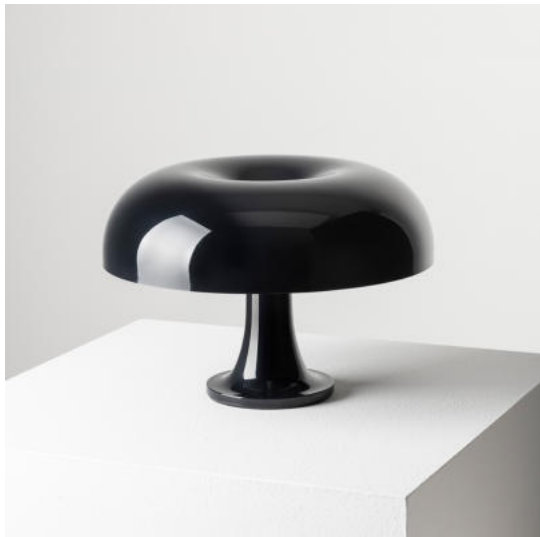

Nessino Special Edition Black

Giancarlo Mattioli
Gruppo Architetti Urbanisti
Città Nuova

IP20 EAC CCC CE