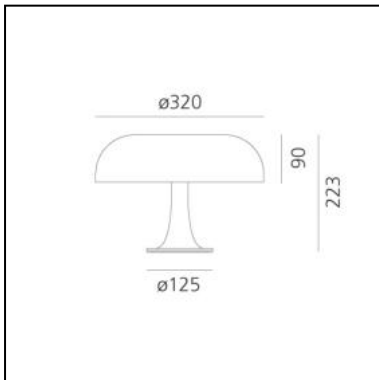

LUMINAIRE *

- Watt: **20W**
- Voltage: **220V-240V**

* Photometric data may vary depending on the source installed.
Light measurements are provided in relative form and technical lighting calculations may be updated according to the effective source used.

DESCRIPTION

Nessino is an icon of Italian design from the '60s, a decade that heralded the conquest of modernity in which design redefined the domestic landscape through the first uses of plastics. Innovative and democratic, its expressive form inspired by nature interprets and challenges industrial manufacturing technology.

FEATURES

- Product Code: **0039070A**
- Colour: **Orange**
- Installation: **Table**
- Material: **Technopolymer body and diffuser**
- Series: **Design Collection**
- Environment: **Indoor**
- Emission: **Diffused And Direct**
- design by: **Giancarlo Mattioli, Gruppo Architetti Urbanisti Città Nuova**

DIMENSIONS

- Height: **223 mm**
- Diameter: **320 mm**
- Base Diameter: **125 mm**
- Impact Resistance: **N/D**
- Glow Wire Test: **850°C**

SOURCES NOT INCLUDED

- Category: **LED RETROFIT**
- Number: **4**
- Watt: **MAX 6W**
- Socket: **E14**