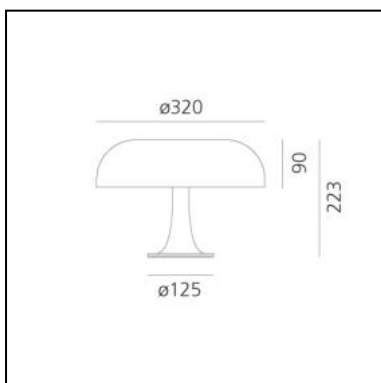

LUMINAIRE *

- Watt: **20W**
- Voltage: **220V-240V**

* Photometric data may vary depending on the source installed. Light measurements are provided in relative form and technical lighting calculations may be updated according to the effective source used.

DESCRIPTION

Nessino is an icon of Italian design from the '60s, a decade that heralded the conquest of modernity in which design redefined the domestic landscape through the first uses of plastics. Innovative and democratic, its expressive form inspired by nature interprets and challenges industrial manufacturing technology.

FEATURES

- Product Code: **S0039060A07**
- Colour: **Light Blue**
- Installation: **Table**
- Material: **Technopolymer body and diffuser**
- Series: **Design Collection**
- Environment: **Indoor**
- Emission: **Diffused And Direct**
- design by: **Giancarlo Mattioli, Gruppo Architetti Urbanisti Città Nuova**

DIMENSIONS

- Height: **223 mm**
- Diameter: **320 mm**
- Base Diameter: **125 mm**
- Impact Resistance: **N/D**

SOURCES NOT INCLUDED

- Category: **LED RETROFIT**
- Number: **4**
- Watt: **MAX 6W**
- Socket: **E14**