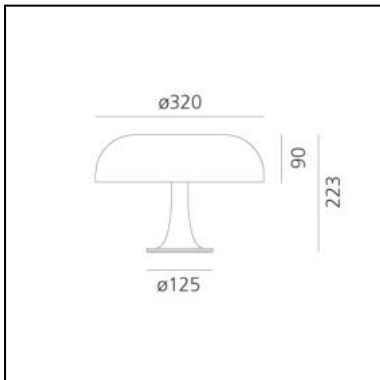

LUMINAIRE *

- Watt: **20W**
- Voltage: **220V-240V**

* Photometric data may vary depending on the source installed.
Light measurements are provided in relative form and technical lighting calculations may be updated according to the effective source used.

DESCRIPTION

Nessino is an icon of Italian design from the '60s, a decade that heralded the conquest of modernity in which design redefined the domestic landscape through the first uses of plastics. Innovative and democratic, its expressive form inspired by nature interprets and challenges industrial manufacturing technology.

FEATURES

- Product Code: **0039060A**
- Colour: **White**
- Installation: **Table**
- Material: **Technopolymer body and diffuser**
- Series: **Design Collection**
- Environment: **Indoor**
- Emission: **Diffused And Direct**
- design by: **Giancarlo Mattioli, Gruppo Architetti Urbanisti Città Nuova**

DIMENSIONS

- Height: **223 mm**
- Diameter: **320 mm**
- Base Diameter: **125 mm**

SOURCES NOT INCLUDED

- Category: **LED RETROFIT**
- Number: **4**
- Watt: **MAX 6W**
- Socket: **E14**