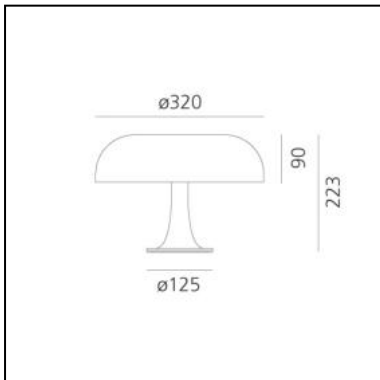

LUMINAIRE *

- Watt: **20W**
- Voltage: **220V-240V**

* Photometric data may vary depending on the source installed.
Light measurements are provided in relative form and technical lighting calculations may be updated according to the effective source used.

DESCRIPTION

Nessino is an icon of Italian design from the '60s, a decade that heralded the conquest of modernity in which design redefined the domestic landscape through the first uses of plastics. Innovative and democratic, its expressive form inspired by nature interprets and challenges industrial manufacturing technology.

FEATURES

- Product Code: **0039080A**
- Colour: **Red**
- Installation: **Table**
- Material: **Technopolymer body and diffuser**
- Series: **Design Collection**
- Environment: **Indoor**
- Emission: **Diffused And Direct**
- design by: **Giancarlo Mattioli, Gruppo Architetti Urbanisti Città Nuova**

DIMENSIONS

- Height: **223 mm**
- Diameter: **320 mm**
- Base Diameter: **125 mm**
- Impact Resistance: **N/D**
- Glow Wire Test: **850°C**

SOURCES NOT INCLUDED

- Category: **LED RETROFIT**
- Number: **4**
- Watt: **MAX 6W**
- Socket: **E14**