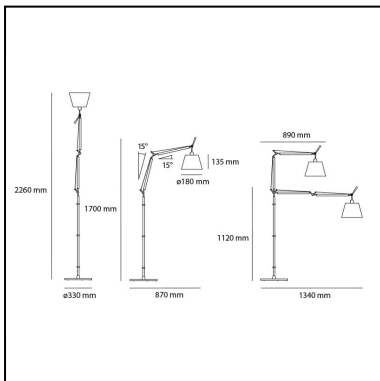

Tolomeo basculante terra - Body Lamp with Parchment Diffuser 180

Michele De Lucchi
Giancarlo Fassina

LUMINAIRE *

- Watt: **7,5W**
- Voltage: **220V-240V**
- Delivered lumen output: **816lm**
- Efficiency: **77%**
- Efficacy: **116.58lm/W**
- CRI: **80**

DIMENSIONS

- Height: **1700 mm**
- Diameter: **180 mm**
- Max Extension Length: **870 mm**
- Impact Resistance: **N/D**

SOURCES NOT INCLUDED

- Category: **LED RETROFIT**
- Number: **1**
- Watt: **MAX 8W**
- Socket: **E27**