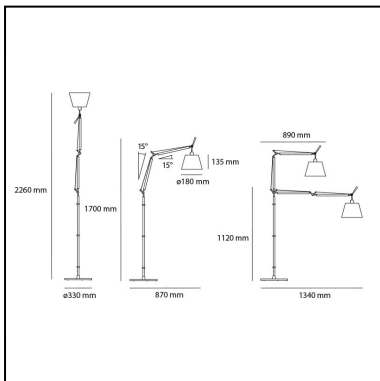

DIMENSIONS

- Height: **1700 mm**
- Diameter: **180 mm**
- Max Extension Length: **870 mm**
- Impact Resistance: **N/D**

SOURCES NOT INCLUDED

- Category: **LED RETROFIT**
- Number: **1**
- Watt: **MAX 8W**
- Socket: **E27**

Michele De Lucchi
Giancarlo Fassina

LUMINAIRE *

- Watt: **7,5W**
- Voltage: **220V-240V**
- Delivered lumen output: **816lm**
- Efficiency: **77%**
- Efficacy: **116.58lm/W**

* Photometric data may vary depending on the source installed. Light measurements are provided in relative form and technical lighting calculations may be updated according to the effective source used.