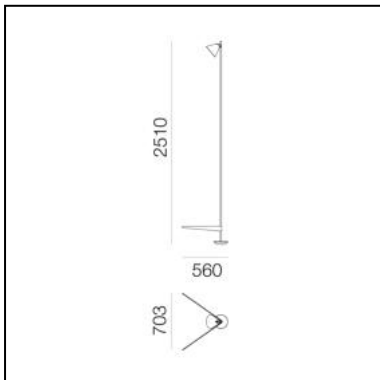

DIMENSIONS

- Length: **703 mm**
- Width: **561 mm**
- Height: **2510 mm**

Veal - Indoor - White

Foster + Partners Industrial Design

IP20

LUMINAIRE

– Watt: **11W**

DESCRIPTION

DIMENSIONS

- Length: **703 mm**
- Width: **561 mm**
- Height: **2510 mm**

Vea - Outdoor - Anthracite

Foster + Partners Industrial Design

IP44

LUMINAIRE

– Watt: **10W**

DESCRIPTION

DIMENSIONS

- Length: **990 mm**
- Width: **778 mm**
- Height: **3995 mm**

Vea - Outdoor - Black Green

Foster + Partners Industrial Design

IP44

LUMINAIRE

– Watt: **10W**

DESCRIPTION

DIMENSIONS

- Length: **990 mm**
- Width: **778 mm**
- Height: **3995 mm**