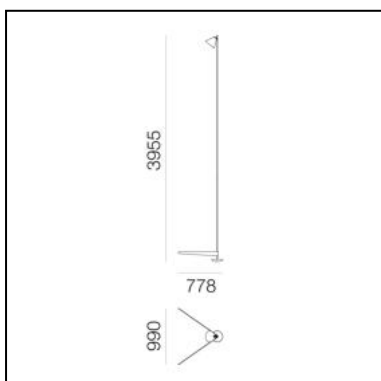

DIMENSIONS

- Length: **703 mm**
- Width: **561 mm**
- Height: **2510 mm**

Veal - Indoor - White

Foster + Partners Industrial Design

IP20

LUMINAIRE

– Watt: **11W**

DESCRIPTION

DIMENSIONS

- Length: **703 mm**
- Width: **561 mm**
- Height: **2510 mm**

Vea - Outdoor - Anthracite

Foster + Partners Industrial Design

IP44

LUMINAIRE

– Watt: **10W**

DESCRIPTION

DIMENSIONS

- Length: **990 mm**
- Width: **778 mm**
- Height: **3995 mm**

Vea - Outdoor - Black Green

Foster + Partners Industrial Design

IP44

LUMINAIRE

– Watt: **10W**

DESCRIPTION

DIMENSIONS

- Length: **990 mm**
- Width: **778 mm**
- Height: **3995 mm**