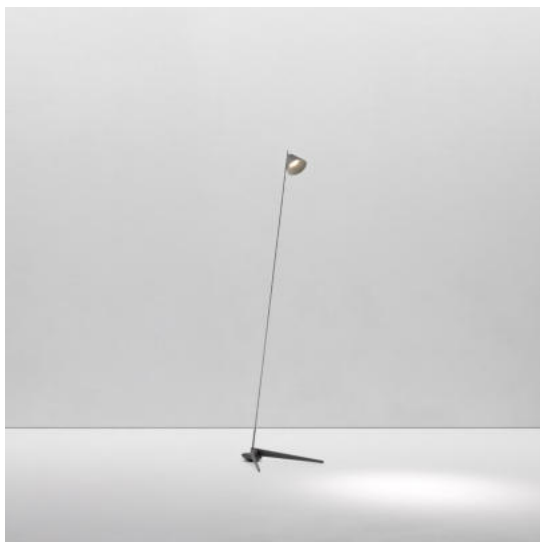

Vea - Indoor - Anthracite

Foster + Partners Industrial Design

IP20

LUMINAIRE

– Watt: **11W**

DESCRIPTION

* The product is not yet available.

FEATURES

- Length: **703 mm**
- Width: **561 mm**
- Height: **2510 mm**

Vea - Indoor - Platinum Grey

Foster + Partners Industrial Design

IP20

LUMINAIRE

– Watt: **11W**

DESCRIPTION

* The product is not yet available.

DIMENSIONS

- Length: **703 mm**
- Width: **561 mm**
- Height: **2510 mm**

Veal - Indoor - White

Foster + Partners Industrial Design

IP20

LUMINAIRE

– Watt: **11W**

DESCRIPTION

DIMENSIONS

- Length: **990 mm**
- Width: **778 mm**
- Height: **3995 mm**