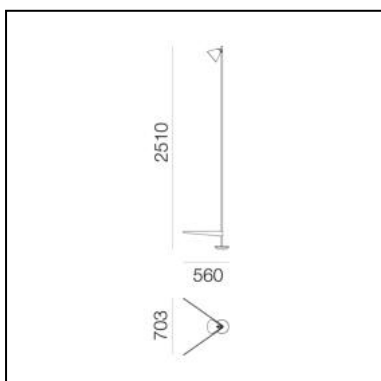

LUMINAIRE

– Watt: **11W**

DESCRIPTION

* The product is not yet available.

FEATURES

- Product Code: - - -
- Colour: **Anthracite**
- Installation: **Floor**
- Series: **Design Collection, Novelties, Architectural Outdoor**
- design by: **Foster + Partners Industrial Design**

DIMENSIONS

- Length: **703 mm**
- Width: **561 mm**
- Height: **2510 mm**