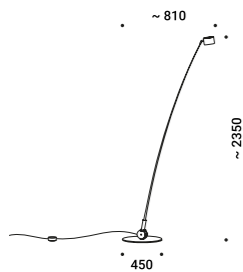

SAMPEI 260
Max 21W
100-240V - 50/60Hz
2700K - 1795lm / 3000K - 1890lm
CRI >90
Driver with plug included
Dimmer on board
CE IP20

Matt White - 2700K - Dimmer on board	1A3740300.27.06
Matt White - 3000K - Dimmer on board	1A3740300.30.06
Matt Black - 2700K - Dimmer on board	1A3740400.27.06
Matt Black - 3000K - Dimmer on board	1A3740400.30.06
Magic Blue - 2700K - Dimmer on board	1A3742000.27.06
Magic Blue - 3000K - Dimmer on board	1A3742000.30.06
Copper Brown - 2700K - Dimmer on board	1A3743700.27.06
Copper Brown - 3000K - Dimmer on board	1A3743700.30.06
Umbra Grey - 2700K - Dimmer on board	1A3744100.27.06
Umbra Grey - 3000K - Dimmer on board	1A3744100.30.06