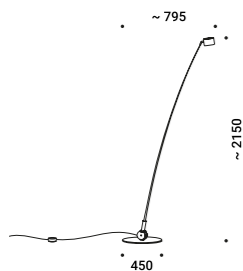

Floor / Direct / Indoor

Material Glass fiber - Metal
Finish **.03** Matt White **.04** Matt Black **.20** Magic Blue **.37** Copper Brown
.41 Umbra Grey

Note Floor luminaire. Adjustable in all directions. Dimmer on the cable. White cable for the matt white finish, black cable for the other finishes. *Apparecchio illuminante da terra. Orientabile in tutte le direzioni. Dimmer lungo il cavo. Cavo bianco per la finitura bianco opaco e cavo nero per le altre finiture.*

SAMPEI 230
Max 21W
100-240V - 50/60Hz
2700K - 1795lm / 3000K - 1890lm
CRI >90
Driver with plug included
Dimmer on board
CE IP20

Matt White - 2700K - Dimmer on board	1A3730300.27.06
Matt White - 3000K - Dimmer on board	1A3730300.30.06
Matt Black - 2700K - Dimmer on board	1A3730400.27.06
Matt Black - 3000K - Dimmer on board	1A3730400.30.06
Magic Blue - 2700K - Dimmer on board	1A3732000.27.06
Magic Blue - 3000K - Dimmer on board	1A3732000.30.06
Copper Brown - 2700K - Dimmer on board	1A3733700.27.06
Copper Brown - 3000K - Dimmer on board	1A3733700.30.06
Umbra Grey - 2700K - Dimmer on board	1A3734100.27.06
Umbra Grey - 3000K - Dimmer on board	1A3734100.30.06