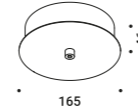

Ceiling rose with driver / Rosone con alimentatore		Not included
Matt White	Input 220-240V - 50/60Hz Output 500mA DC - Max 16,7W IP20 - DALI - PUSH - 1-10V	1X0180300.05.00
Matt Black	Input 220-240V - 50/60Hz Output 500mA DC - Max 16,7W IP20 - DALI - PUSH - 1-10V	1X0180400.05.00
Matt White	Input 220-240V - 50/60Hz Output 500mA DC - Max 16,7W IP20 - TRIAC/IGBT	1X0180300.04.00
Matt Black	Input 220-240V - 50/60Hz Output 500mA DC - Max 16,7W IP20 - TRIAC/IGBT	1X0180400.04.00