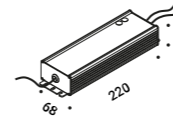

Tratto - 12 m			Not included
Matt Black	Input 24V DC - 144W - IP20 2700K - 10133lm - CRI >90	1A6340400.27.20	
	Input 24V DC - 144W - IP20 3000K - 10538lm - CRI >90	1A6340400.30.20	

Power base for remote driver / Base di alimentazione per alimentatore remoto			Not included
Matt Black		1A6460400.00.00	

The sizes are expressed in millimeters.

Compulsory accessories / Accessori obbligatori

Drivers / Alimentatori

Driver / Alimentatore			Not included
100-240V	24V/96W/IP67/1-10V	1Z1120540	

Driver / Alimentatore			Not included
100-240V	24V/150W/IP67/1-10V	1Z1120500	

Controller			Not included
	DALI - PUSH - 0/1-10V - TRIAC - IP20	1Z2170010	

Optional accessories / Accessori opzionali

Installation kits / Kit d'installazione

Fixing rough walls kit / Kit di fissaggio per pareti ruvide			Not included
	Length 2,5 m	1A0370000.00.00	