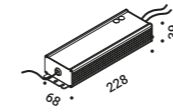

Tratto - 12 m			Not included
Matt Black	Input 24V DC - 144W - IP20 2700K - 10133lm - CRI >90	1A6340400.27.20	
	Input 24V DC - 144W - IP20 3000K - 10538lm - CRI >90	1A6340400.30.20	

Power base for remote driver / Base di alimentazione per alimentatore remoto			Not included
Matt Black		1A6460400.00.00	

The sizes are expressed in millimeters.

Compulsory accessories / Accessori obbligatori

Drivers / Alimentatori

Driver / Alimentatore			Not included
100-240V	24V/96W/IP67/1-10V	1Z1120540	

Driver / Alimentatore			Not included
100-240V	24V/150W/IP67/1-10V	1Z1120500	

Controller			Not included
	DALI - PUSH - 0/1-10V - TRIAC - IP20	1Z2170010	

Optional accessories / Accessori opzionali

Installation kits / Kit d'installazione

Fixing rough walls kit / Kit di fissaggio per pareti ruvide			Not included
	Length 2,5 m	1A0370000.00.00	