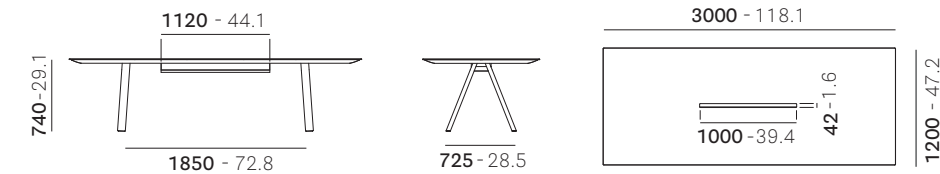

• **ARK240X120CCO**

Disassembled
Da assemblare

THICKNESS TOP

SOLID LAMINATE

6mm - 0.24" 10mm - 0.39" 12mm - 0.47"
 1 pc mc 0,60 kg 73 kg 81 kg 90
 ft³ 21.2 lb 160.9 lb 178.6 lb 198.4

• **ARK300X120CC***

Disassembled
Da assemblare