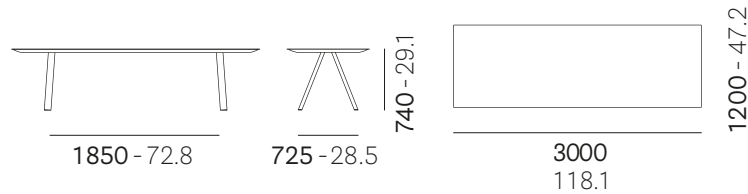

DESIGN
Pedrali R&D

• ARK300X120

THICKNESS TOP

SOLID LAMINATE

6mm - 0.24" 10mm - 0.39" 12mm - 0.47"

Disassembled
Da assemblare

mc 0,58
ft³ 20.5

kg 87
lb 191.8