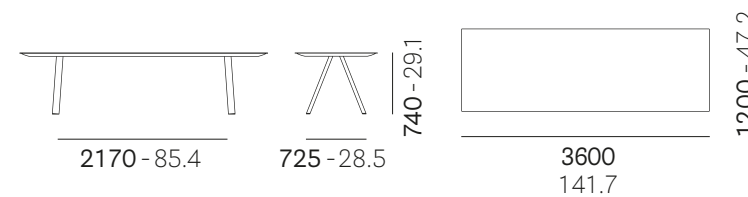

• ARK360X120

THICKNESS TOP

SOLID LAMINATE

6mm - 0.24" 10mm - 0.39" 12mm - 0.47"

Disassembled
Da assemblare

mc 0,73
ft³ 25.8

kg 99
lb 218.2

kg 107
lb 236

kg 117
lb 258

MATERIALS

Materiali
Materialien
Matériaux
Materiales

• TOP - RIPIANO - TISCHPLATTE - PLATEAU - SOBRE

EN: Solid laminate, composite marble, linoleum or gres
IT: Ripiano in stratificato, agglomerato di marmo, linoleum o gres
DE: Kompakt-Tischplatte, Marmor-Konglomerat, Linoleum oder Gres
FR: Plateau stratifiés, marbre aggloméré, linoléum ou gres
ES: Sobre compacto, aglomerado de mármol, linóleo o gres

TOP FINISH - FINITURA RIPIANO - AUSFÜHRUNG DER TISCHPLATTE - FINITION PLATEAU - ACABADO SOBRE

SOLID LAMINATE

TOP / RIPIANO / TISCHPLATTE / PLATEAU / SOBRE
6 mm thickness / Spessore 6 mm / Stärke 6 mm / Épaisseur 6 mm / Espesor 6 mm
Flat edge / Bordo piatto / Flache Kante / Chant plat / Canto rec
White core / Anima bianca / Weißer Kern / Coeur blanc / Alma blanco

CFP_BI

FNP_3455*

*Anti-fingerprint finish
Finitura anti-impronta

TOP / RIPIANO / TISCHPLATTE / PLATEAU / SOBRE
6 mm thickness / Spessore 6 mm / Stärke 6 mm / Épaisseur 6 mm / Espesor 6 mm
Flat edge / Bordo piatto / Flache Kante / Chant plat / Canto rec
Black core / Anima nera / Schwarzer kern / Coeur noir / Alma negra

FNP_NE*

FNP_3452*

*Anti-fingerprint finish
Finitura anti-impronta

TOP / RIPIANO / TISCHPLATTE / PLATEAU / SOBRE
10 mm thickness / Spessore 10 mm / Stärke 10 mm / Épaisseur 10 mm / Espesor 10 mm
Flat edge / Bordo piatto / Flache Kante / Chant plat / Canto rect
Matching edge / Anima in tinta / Kern aus gleicher Farbe / Chant assorti / Canto a juego

FNP_0719*

FNP_0791*

FNP_0789*

FNP_0792*

FNP_0773*

*Anti-fingerprint finish
Finitura anti-impronta

TOP / RIPIANO / TISCHPLATTE / PLATEAU / SOBRE
6 mm thickness / Spessore 6 mm / Stärke 6 mm / Épaisseur 6 mm / Espesor 6 mm
Flat edge / Bordo piatto / Flache Kante / Chant plat / Canto rec
Matching edge / Anima in tinta / Kern aus gleicher Farbe / Chant assorti / Canto a juego

COP_527

COP_234

COP_623