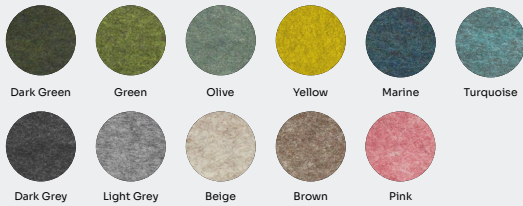

LJ1

PET Felt Armchair

- made from recycled PET bottles and steel
- optional seat upholstery
- suitable for contract use
- delivered preassembled

Colours

Shell

Note: Due to the recycled content of the PET felt, color differences may occur.

Frame

Standard RAL 9011 (Black) / RAL 9010 (White)
with 70% gloss degree

Custom Any RAL colour with 70% gloss degree

Fine texture* RAL 1012 (Yellow) / RAL 3005 (Pink)
RAL 5008 (Marine) / RAL 5020 (Turquoise)
RAL 6007 (Dark Green) RAL 6020 (Green)
RAL 7015 (Dark Grey) / RAL 7033 (Olive)
RAL 7044 (Beige) / RAL 7045 (Light Grey)
RAL 8014 (Brown) RAL 9011 (Graphite Black)

*Fine texture finishes are ton sur ton with PET Felt colours.

Upholstery [Kvadrat collection](#)

**Please, note that seat upholstery is available as an optional feature.

Bespoke options

Create a custom design in the [Configurator](#) at devorm.nl