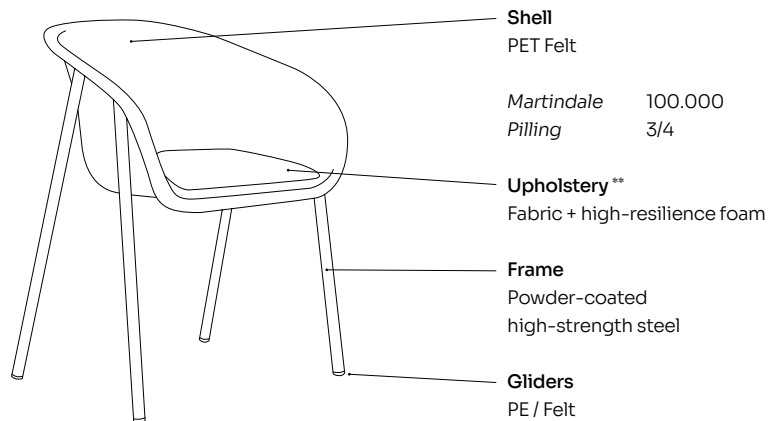

Product overview

Weight

7.0 kg (+0.5 kg with upholstery)

Shell
PET Felt

Martindale 100.000
Pilling 3/4

Upholstery**
Fabric + high-resilience foam

Frame
Powder-coated
high-strength steel

Gliders
PE / Felt