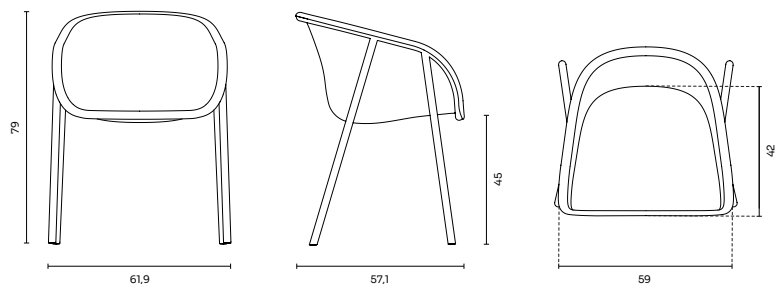

Care & Maintenance

Due to its porous structure, PET Felt can be easily cleaned with water. To remove most stains, it is sufficient to apply a copious amount of water and let it drip through. Do not rub the PET felt surface to avoid excessive pilling. If water is not sufficient, stubborn stains can be removed with professional cleaning products like the James cleaning set.

Downloads

3D files, technical drawings and Hi-Res images are available in the [Download library](#) at devorm.nl

Additional information

You can find further maintenance recommendations, warranty terms and corporate information in the [Information Bank](#) at devorm.nl