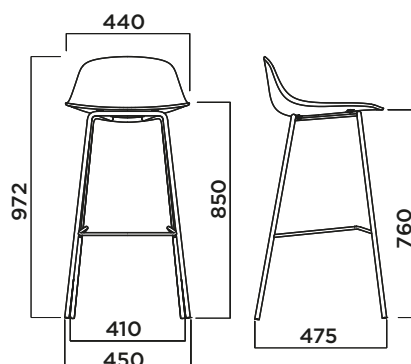

PURE LOOP MINI 4 legs bar stool

5032-4BSP

Design Claus Breinholt

FRAME

TELAIO
BASTIDOR

Metal frame in round tube diameter 16 mm, thickness 2 mm, accordingly with UNI EN 10305-3 rule. Painted aluminium base and support with epoxy-polyester powder with average thickness of 50 μ .

Estructura pintada epoxy para exteriores, espesor medio de 50 μ .

30-E

31-E

SEAT

SEDUTA
ASIENTO

Polypropylene + Fibre Glass

Polipropilene + Fibra di vetro

Polipropileno + Fibra de vidrio

CERTIFICAZIONI
CERTIFICADOS

PURE LOOP MINI 4 legs bar stool upholstered

5032-4BST

Design Claus Breinholt

FRAME

TELAIO
BASTIDOR

Metal frame in round tube diameter 16 mm, thickness 2 mm, accordingly with UNI EN 10305-3 rule. Painted aluminium base and support with epoxy-polyester powder with average thickness of 50 μ .