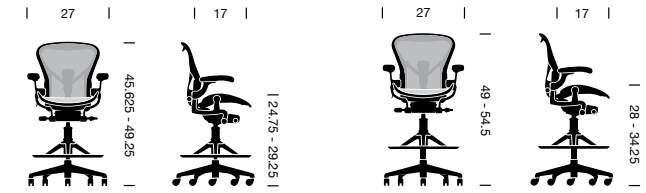

Stool

*range may vary depending on cylinder height

Materials

[Click here](#) to view the complete textile and materials offering for Aeron.

Sustainability

[Click here](#) to see how Aeron meets your environmental goals.

3D Models

[View model library.](#)