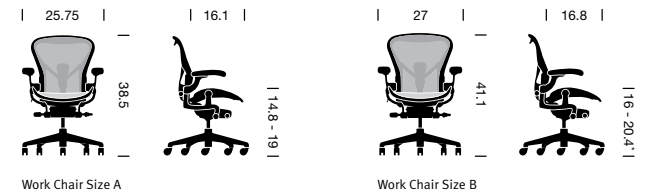

Statement of Line

Work Chair