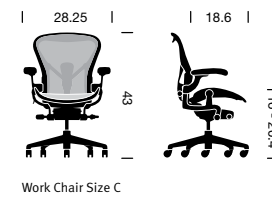

Statement of Line

Work Chair