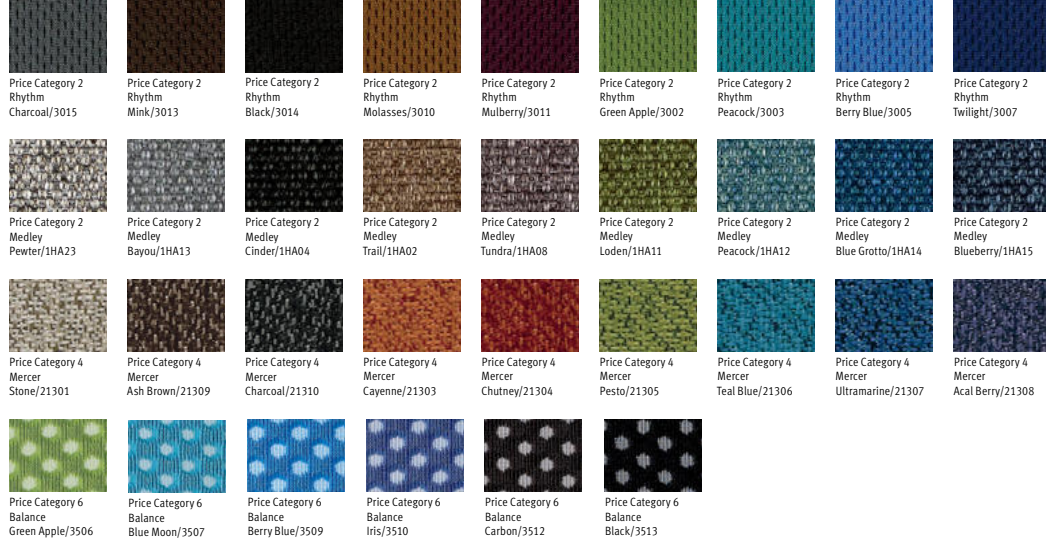

Materials

Embody comes in a range of textile colors and a choice of frame and base finishes to allow you to personalize the look of your chair. Visit hermanmiller.com/materials to see our complete textile offering.

Embody Chair

Seat & Back Textiles

Frame Finish

Base Finish

Armpad Finish

Family

Work Chair

Overview

Maximum User Weight 300 lbs/136 kg
Population Range 2nd–98th Percentile

Back Support

PostureFit® Sacral Support Standard
Lumbar Support Standard
Thoracic Support Standard

Seat Height

Low-Height Range 15"–19"
Standard-Height Range 16"–20½"
Extended-Height Range 17"–22"

Seat Depth

Adjustable Seat 15"–18"

Tilt

Tilt Limiter Standard

Arm Options

No Arms
Fully Adjustable Arms

Environmental Highlights

Recyclability Up to 95%
BIFMA level® 3
GREENGUARD® Gold
Cradle to Cradle® Silver

For more information, please visit hermanmiller.com or call 888 443 4357.

HermanMiller, Embody, Ergon, Ethospace, Equa, Aeron, Capex, and Envelop are among the registered trademarks of Herman Miller, Inc., and its subsidiaries. Pixelated Support and Backfit are among the trademarks of Herman Miller, Inc., and its subsidiaries. All other trademarks are the property of their respective owners.

Printed in the USA. Please recycle.
© 2017 Herman Miller, Inc., Zeeland, Michigan O.CN202
All rights reserved.